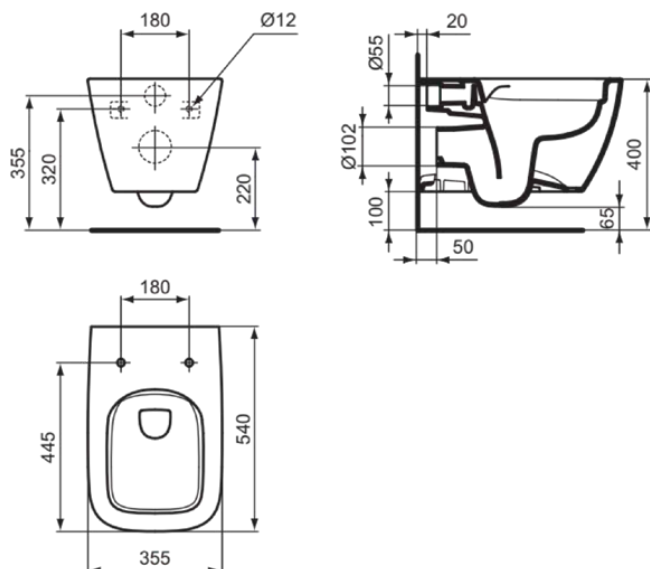

I.LIFE B

T461401

I.LIFE B | Wall-hung bowl 355x540x335 mm in white glossy finish, CL1 full flush 3.9 - 6 l/min, horizontal outlet | CL1, CL2, EasyFix+, RimLS+

Image & drawing

General information

Product type:	Toileting
Sub product type:	Wall-hung bowl
Brand:	Ideal Standard
Suite name:	I.LIFE B
Designer:	Palomba Serafini Associati
Colour:	01 - White Glossy
Surface finish effect:	glossy
Height (mm):	335
Width (mm):	355
Length / Projection (mm):	540
Fixing method:	EasyFix+
Net weight (kg):	22.50
VVS:	613119000
EAN code:	8014140486008

Product specifications

CL1 full flush max. (l):	6
CL1 full flush min. (l):	3.9
CL2 full flush max. (l):	6
Children's model:	No
Colour code:	01
Colour description:	white glossy
Concealed fixing:	Yes
Type of flushing:	Washdown
Disabled model:	No
Material:	Ceramic
Material quality:	Vitreous china
Outlet location:	Middle
Outlet orientation:	Horizontal
Outlet visibility:	Concealed

I.LIFE B

T461401

I.LIFE B | Wall-hung bowl 355x540x335 mm in white glossy finish, CL1 full flush 3.9 - 6 l/min, horizontal outlet | CL1, CL2, EasyFix+, RimLS+

Product specifications

PVD technology:	No
Position of water supply:	Rear
Raised model:	No
Surface finish effect:	glossy
Type of water supply:	Concealed
With bidet function:	No
With hygienic recess / fixed toilet seat:	No
With stench extraction:	No
Fixing method:	EasyFix+
Mounting method:	Wall