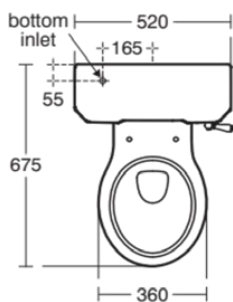

## WAVERLEY CLASSIC

U470801

WAVERLEY CLASSIC | Close-coupled open bowl 360x675x440 mm in white glossy finish, horizontal outlet

### Image & drawing

### General information

|                           |                         |
|---------------------------|-------------------------|
| Product type:             | Toileting               |
| Sub product type:         | Close-coupled open bowl |
| Brand:                    | Ideal Standard          |
| Suite name:               | WAVERLEY CLASSIC        |
| Designer:                 | Ideal Standard          |
| Colour:                   | 01 - White Glossy       |
| Surface finish effect:    | glossy                  |
| Height (mm):              | 440                     |
| Width (mm):               | 360                     |
| Length / Projection (mm): | 675                     |
| Fixing method:            | Fixing set              |
| Net weight (kg):          | 19.70                   |
| EAN code:                 | 5017830485322           |