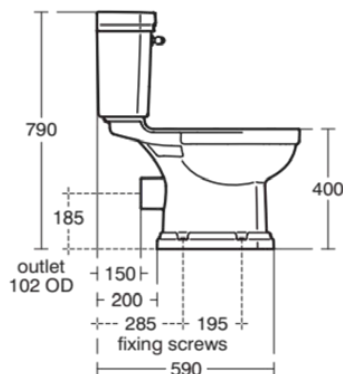

## WAVERLEY CLASSIC

U470801

WAVERLEY CLASSIC | Close-coupled open bowl 360x675x440 mm in white glossy finish, horizontal outlet

### Image & drawing

### General information

|                           |                         |
|---------------------------|-------------------------|
| Product type:             | Toileting               |
| Sub product type:         | Close-coupled open bowl |
| Brand:                    | Ideal Standard          |
| Suite name:               | WAVERLEY CLASSIC        |
| Designer:                 | Ideal Standard          |
| Colour:                   | 01 - White Glossy       |
| Surface finish effect:    | glossy                  |
| Height (mm):              | 440                     |
| Width (mm):               | 360                     |
| Length / Projection (mm): | 675                     |
| Fixing method:            | Fixing set              |
| Net weight (kg):          | 19.70                   |
| EAN code:                 | 5017830485322           |