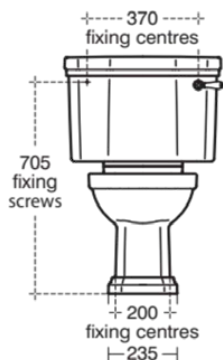

## WAVERLEY CLASSIC

U470801

WAVERLEY CLASSIC | Close-coupled open bowl 360x675x440 mm in white glossy finish, horizontal outlet

### Image & drawing

### General information

|                           |                         |
|---------------------------|-------------------------|
| Product type:             | Toileting               |
| Sub product type:         | Close-coupled open bowl |
| Brand:                    | Ideal Standard          |
| Suite name:               | WAVERLEY CLASSIC        |
| Designer:                 | Ideal Standard          |
| Colour:                   | 01 - White Glossy       |
| Surface finish effect:    | glossy                  |
| Height (mm):              | 440                     |
| Width (mm):               | 360                     |
| Length / Projection (mm): | 675                     |
| Fixing method:            | Fixing set              |
| Net weight (kg):          | 19.70                   |
| EAN code:                 | 5017830485322           |