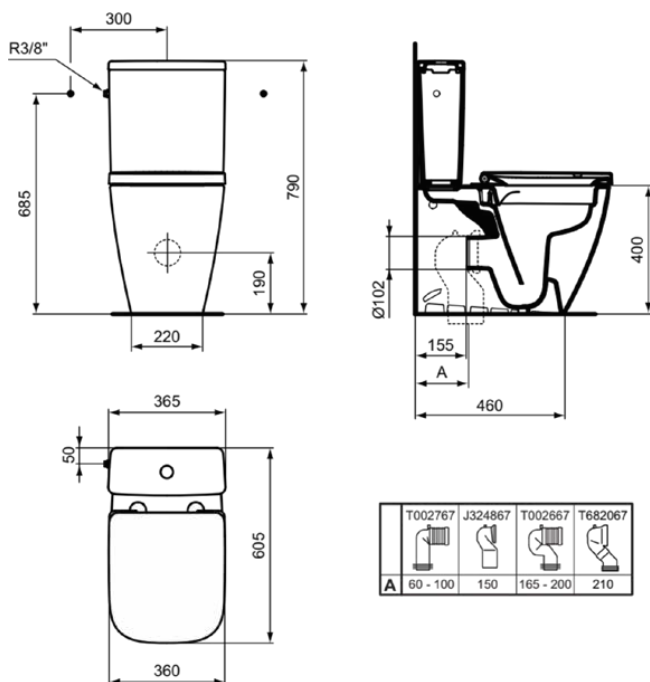

I.LIFE S

T459701

I.LIFE S | Close-coupled back-to-wall bowl 360x605x400 mm in white glossy finish, horizontal outlet | RimLS+

Image & drawing

General information

| | |
|---------------------------|---------------------------------|
| Product type: | Toileting |
| Sub product type: | Close-coupled back-to-wall bowl |
| Brand: | Ideal Standard |
| Suite name: | I.LIFE S |
| Designer: | Palomba Serafini Associati |
| Colour: | 01 - White Glossy |
| Surface finish effect: | glossy |
| Height (mm): | 400 |
| Width (mm): | 360 |
| Length / Projection (mm): | 605 |
| Fixing method: | Fixing set |
| Net weight (kg): | 27.20 |
| EAN code: | 8014140491798 |

WC screwed to floor using concealed brackets (supplied) and cistern screwed to wall

Included products

TT0257919: Fixing set

Features

Downloads

- [Spare Parts List](#)

Product standard & certifications

| | |
|-----------------------|--------------------|
| Additional standards: | EN 997 |
| DoP classification: | CL1-6/5/4-VRII+CL2 |

Product specifications

| | |
|---------------------------|---------------------------|
| Children's model: | No |
| Colour code: | 01 |
| Colour description: | white glossy |
| Concealed fixing: | No |
| Type of flushing: | Washdown |
| Material: | Ceramic |
| Material quality: | Vitreous china |
| Outlet orientation: | Horizontal |
| PVD technology: | No |
| Position of water supply: | Depends on toilet cistern |
| Raised model: | No |
| Surface finish effect: | glossy |
| With bidet function: | No |

I.LIFE S

T459701

I.LIFE S | Close-coupled back-to-wall bowl 360x605x400 mm in white glossy finish, horizontal outlet | RimLS+

Product specifications

| | |
|---|------------|
| With hygienic recess / fixed toilet seat: | No |
| With stench extraction: | No |
| Fixing method: | Fixing set |
| Mounting method: | Floor |