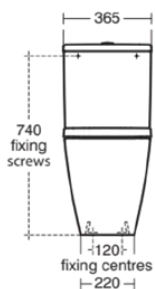

I.LIFE S

T519801

I.LIFE S | Close-coupled open bowl 360x600x400 mm in white glossy finish, horizontal outlet | RimLS+

Image & drawing

General information

Product type:	Toileting
Sub product type:	Close-coupled open bowl
Brand:	Ideal Standard
Suite name:	I.LIFE S
Designer:	Palomba Serafini Associati
Colour:	01 - White Glossy
Surface finish effect:	glossy
Height (mm):	400
Width (mm):	360
Length / Projection (mm):	600
Fixing method:	Fixing set
Net weight (kg):	23.20
EAN code:	5017830557074

WC screwed to floor using concealed bracket (supplied) and cistern screwed to wall

Included products

TT0257919: Fixing set

Features

RimLS+

Downloads

- [Spare Parts List](#)

Product standard & certifications

Additional standards:	EN 997
DoP classification:	CL1-6/5-VR II+CL2

Product specifications

Children's model:	No
Colour code:	01
Colour description:	white glossy
Concealed fixing:	No
Type of flushing:	Washdown
Disabled model:	No
Material:	Ceramic
Material quality:	Vitreous china
Outlet location:	Middle
Outlet orientation:	Horizontal
Outlet visibility:	Concealed
PVD technology:	No
Position of water supply:	Top

I.LIFE S

T519801

I.LIFE S | Close-coupled open bowl 360x600x400 mm in white glossy finish, horizontal outlet
| RimLS+

Product specifications

Raised model:	No
Surface finish effect:	glossy
With bidet function:	No
With hygienic recess / fixed toilet seat:	No
With stench extraction:	No
Fixing method:	Fixing set
Mounting method:	Floor