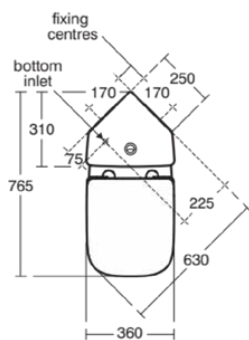

I.LIFE S

T519801

I.LIFE S | Close-coupled open bowl 360x600x400 mm in white glossy finish, horizontal outlet | RimLS+

Image & drawing

General information

Product type:	Toileting
Sub product type:	Close-coupled open bowl
Brand:	Ideal Standard
Suite name:	I.LIFE S
Designer:	Palomba Serafini Associati
Colour:	01 - White Glossy
Surface finish effect:	glossy
Height (mm):	400
Width (mm):	360
Length / Projection (mm):	600
Fixing method:	Fixing set
Net weight (kg):	23.20
EAN code:	5017830557074

WC screwed to floor using concealed bracket (supplied) and cistern screwed to wall

Included products

TT0257919: Fixing set

Features

RimLS+

Downloads

- [Spare Parts List](#)

Product standard & certifications

Additional standards:	EN 997
DoP classification:	CL1-6/5-VR II+CL2

Product specifications

Children's model:	No
Colour code:	01
Colour description:	white glossy
Concealed fixing:	No
Type of flushing:	Washdown
Disabled model:	No
Material:	Ceramic
Material quality:	Vitreous china
Outlet location:	Middle
Outlet orientation:	Horizontal
Outlet visibility:	Concealed
PVD technology:	No
Position of water supply:	Top

I.LIFE S

T519801

I.LIFE S | Close-coupled open bowl 360x600x400 mm in white glossy finish, horizontal outlet
| RimLS+

Product specifications

Raised model:	No
Surface finish effect:	glossy
With bidet function:	No
With hygienic recess / fixed toilet seat:	No
With stench extraction:	No
Fixing method:	Fixing set
Mounting method:	Floor