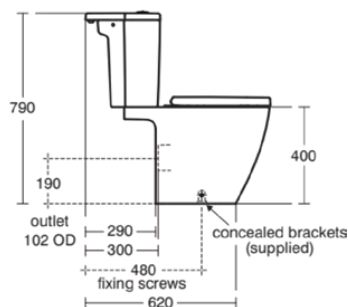

I.LIFE S

T519801

I.LIFE S | Close-coupled open bowl 360x600x400 mm in white glossy finish, horizontal outlet | RimLS+

Image & drawing

General information

Product type:	Toileting
Sub product type:	Close-coupled open bowl
Brand:	Ideal Standard
Suite name:	I.LIFE S
Designer:	Palomba Serafini Associati
Colour:	01 - White Glossy
Surface finish effect:	glossy
Height (mm):	400
Width (mm):	360
Length / Projection (mm):	600
Fixing method:	Fixing set
Net weight (kg):	23.20
EAN code:	5017830557074

WC screwed to floor using concealed bracket (supplied) and cistern screwed to wall

Included products

TT0257919: Fixing set

Features

RimLS+

Downloads

- [Spare Parts List](#)

Product standard & certifications

Additional standards:	EN 997
DoP classification:	CL1-6/5-VR II+CL2

Product specifications

Children's model:	No
Colour code:	01
Colour description:	white glossy
Concealed fixing:	No
Type of flushing:	Washdown
Disabled model:	No
Material:	Ceramic
Material quality:	Vitreous china
Outlet location:	Middle
Outlet orientation:	Horizontal
Outlet visibility:	Concealed
PVD technology:	No
Position of water supply:	Top

I.LIFE S

T519801

I.LIFE S | Close-coupled open bowl 360x600x400 mm in white glossy finish, horizontal outlet
| RimLS+

Product specifications

Raised model:	No
Surface finish effect:	glossy
With bidet function:	No
With hygienic recess / fixed toilet seat:	No
With stench extraction:	No
Fixing method:	Fixing set
Mounting method:	Floor