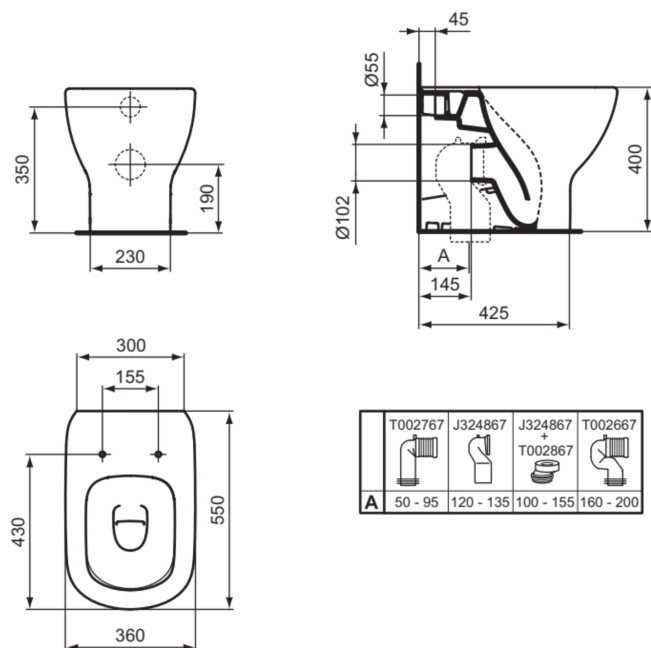

## T353501

TESI | Back-to-wall bowl 360x550x400 mm in white glossy finish, CL1 full flush 4.5 - 6 l/min, horizontal outlet | CL1, CL2, AquaBlade

### General information

Product type:	Toileting
Sub product type:	Back-to-wall bowl
Brand:	Ideal Standard
Suite name:	TESI
Designer:	Studio Levien
Colour:	01 - White Glossy
Surface finish effect:	glossy
Height (mm):	400
Width (mm):	360
Length / Projection (mm):	550
Fixing method:	Fixing set
Net weight (kg):	28.00
EAN code:	8014140430391