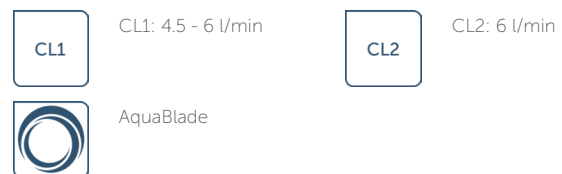

Features

Downloads

- EPD

Product standard & certifications

Additional standards:	EN 997
DoP classification:	CL1-6A/5A+CL2

Product specifications

CL1 full flush max. (l):	6
CL1 full flush min. (l):	4.5
CL2 full flush max. (l):	6
Children's model:	No
Colour code:	01
Colour description:	white glossy
Concealed fixing:	No
Type of flushing:	Washdown