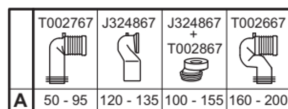

TESI

T353501

TESI | Back-to-wall bowl 360x550x400 mm in white glossy finish, CL1 full flush 4.5 - 6 l/min, horizontal outlet | CL1, CL2, AquaBlade

Image & drawing

General information

Product type:	Toileting
Sub product type:	Back-to-wall bowl
Brand:	Ideal Standard
Suite name:	TESI
Designer:	Studio Levien
Colour:	01 - White Glossy
Surface finish effect:	glossy
Height (mm):	400
Width (mm):	360
Length / Projection (mm):	550
Fixing method:	Fixing set
Net weight (kg):	28.00
EAN code:	8014140430391

WC pan screwed to floor using concealed brackets (supplied). Can be used with the Concept Space, Concept Air and Tempo WC furniture unit. The WC bowl should not be installed with a lever activated cistern fitted with a syphon. Oleas, Solea, Altes & Symfo are compatible with Prosys cisterns only. Please see flushplate section for full finish/colour options.

Included products

TT0257919: Fixing set