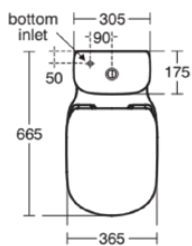

TESI

T356401

TESI | Close-coupled open bowl 360x660x400 mm in white glossy finish, horizontal outlet | AquaBlade

Image & drawing

General information

Product type:	Toileting
Sub product type:	Close-coupled open bowl
Brand:	Ideal Standard
Suite name:	TESI
Designer:	Studio Levien
Colour:	01 - White Glossy
Surface finish effect:	glossy
Height (mm):	400
Width (mm):	360
Length / Projection (mm):	660
Fixing method:	Fixing set
Net weight (kg):	28.88
EAN code:	8014140430636

WC screwed to floor using concealed brackets (supplied) and cistern screwed to wall.

Included products

TT0257919: Fixing set

Features

Downloads

- EPD

Product standard & certifications

Additional standards:	EN 997
DoP classification:	CL1-6/5-VR II+CL2

Product specifications

Children's model:	No
Colour code:	01
Colour description:	white glossy
Concealed fixing:	No
Type of flushing:	Washdown
Disabled model:	No
Material:	Ceramic
Material quality:	Vitreous china
Outlet location:	Middle
Outlet orientation:	Horizontal
Outlet visibility:	Concealed
PVD technology:	No
Position of water supply:	Top

TESI

T356401

TESI | Close-coupled open bowl 360x660x400 mm in white glossy finish, horizontal outlet | AquaBlade

Product specifications

Raised model:	No
Surface finish effect:	glossy
With bidet function:	No
With hygienic recess / fixed toilet seat:	No
With stench extraction:	No
Fixing method:	Fixing set
Mounting method:	Floor