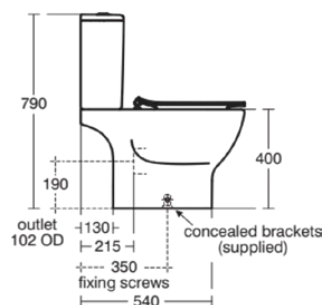

TESI

T356401

TESI | Close-coupled open bowl 360x660x400 mm in white glossy finish, horizontal outlet | AquaBlade

Image & drawing

General information

Product type:	Toileting
Sub product type:	Close-coupled open bowl
Brand:	Ideal Standard
Suite name:	TESI
Designer:	Studio Levien
Colour:	01 - White Glossy
Surface finish effect:	glossy
Height (mm):	400
Width (mm):	360
Length / Projection (mm):	660
Fixing method:	Fixing set
Net weight (kg):	28.88
EAN code:	8014140430636

WC screwed to floor using concealed brackets (supplied) and cistern screwed to wall.

Included products

TT0257919: Fixing set

Features

Downloads

- EPD

Product standard & certifications

Additional standards:	EN 997
DoP classification:	CL1-6/5-VR II+CL2

Product specifications

Children's model:	No
Colour code:	01
Colour description:	white glossy
Concealed fixing:	No
Type of flushing:	Washdown
Disabled model:	No
Material:	Ceramic
Material quality:	Vitreous china
Outlet location:	Middle
Outlet orientation:	Horizontal
Outlet visibility:	Concealed
PVD technology:	No
Position of water supply:	Top

TESI

T356401

TESI | Close-coupled open bowl 360x660x400 mm in white glossy finish, horizontal outlet | AquaBlade

Product specifications

Raised model:	No
Surface finish effect:	glossy
With bidet function:	No
With hygienic recess / fixed toilet seat:	No
With stench extraction:	No
Fixing method:	Fixing set
Mounting method:	Floor