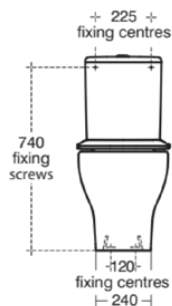

TESI

T356401

TESI | Close-coupled open bowl 360x660x400 mm in white glossy finish, horizontal outlet | AquaBlade

Image & drawing

General information

Product type:	Toileting
Sub product type:	Close-coupled open bowl
Brand:	Ideal Standard
Suite name:	TESI
Designer:	Studio Levien
Colour:	01 - White Glossy
Surface finish effect:	glossy
Height (mm):	400
Width (mm):	360
Length / Projection (mm):	660
Fixing method:	Fixing set
Net weight (kg):	28.88
EAN code:	8014140430636

WC screwed to floor using concealed brackets (supplied) and cistern screwed to wall.

Included products

TT0257919: Fixing set

Features

Downloads

- EPD

Product standard & certifications

Additional standards:	EN 997
DoP classification:	CL1-6/5-VR II+CL2

Product specifications

Children's model:	No
Colour code:	01
Colour description:	white glossy
Concealed fixing:	No
Type of flushing:	Washdown
Disabled model:	No
Material:	Ceramic
Material quality:	Vitreous china
Outlet location:	Middle
Outlet orientation:	Horizontal
Outlet visibility:	Concealed
PVD technology:	No
Position of water supply:	Top

TESI

T356401

TESI | Close-coupled open bowl 360x660x400 mm in white glossy finish, horizontal outlet | AquaBlade

Product specifications

Raised model:	No
Surface finish effect:	glossy
With bidet function:	No
With hygienic recess / fixed toilet seat:	No
With stench extraction:	No
Fixing method:	Fixing set
Mounting method:	Floor