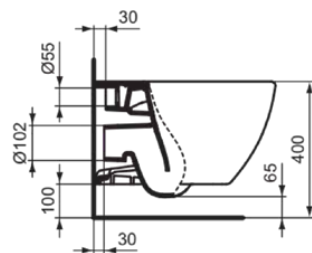

# T354501

TESI | Wall-hung bowl 360x535x335 mm in white glossy finish, CL1 full flush 3.9 - 6 l/min, horizontal outlet | CL1, CL2, AquaBlade, NF certified

## General information

Product type:	Toileting
Sub product type:	Wall-hung bowl
Brand:	Ideal Standard
Suite name:	TESI
Designer:	Studio Levien
Colour:	01 - White Glossy
Surface finish effect:	glossy
Height (mm):	335
Width (mm):	360
Length / Projection (mm):	535
Fixing method:	Fixing bolts
Net weight (kg):	23.00
EAN code:	8014140430490