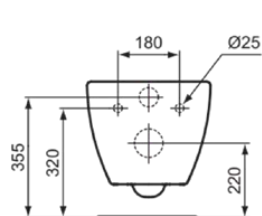

# T354501

TESI | Wall-hung bowl 360x535x335 mm in white glossy finish, CL1 full flush 3.9 - 6 l/min, horizontal outlet | CL1, CL2, AquaBlade, NF certified

## General information

Product type:	Toileting
Sub product type:	Wall-hung bowl
Brand:	Ideal Standard
Suite name:	TESI
Designer:	Studio Levien
Colour:	01 - White Glossy
Surface finish effect:	glossy
Height (mm):	335
Width (mm):	360
Length / Projection (mm):	535
Fixing method:	Fixing bolts
Net weight (kg):	23.00
EAN code:	8014140430490