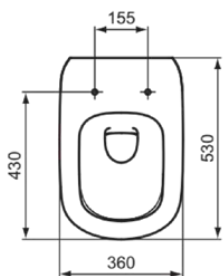

# T354501

TESI | Wall-hung bowl 360x535x335 mm in white glossy finish, CL1 full flush 3.9 - 6 l/min, horizontal outlet | CL1, CL2, AquaBlade, NF certified

## General information

Product type:	Toileting
Sub product type:	Wall-hung bowl
Brand:	Ideal Standard
Suite name:	TESI
Designer:	Studio Levien
Colour:	01 - White Glossy
Surface finish effect:	glossy
Height (mm):	335
Width (mm):	360
Length / Projection (mm):	535
Fixing method:	Fixing bolts
Net weight (kg):	23.00
EAN code:	8014140430490