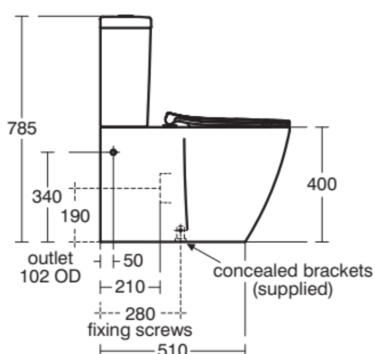

CONCEPT

E785501

CONCEPT | Toilet cistern 325x175x385 mm, Mechanic in white glossy finish | 4/2.6 L dual flush

Image & drawing

General information

Product type:	Toileting
Sub product type:	Toilet cistern
Brand:	Ideal Standard
Suite name:	CONCEPT
Designer:	Studio Levien
Colour:	01 - White Glossy
Surface finish effect:	glossy
Height (mm):	385
Width (mm):	325
Length / Projection (mm):	175
Fixing method:	Fixing set
Net weight (kg):	10.46
EAN code:	5017830390459

Features

4/2.6 L dual flush

Downloads

- [EPD](#)
- [Installation Guide](#)

Product standard & certifications

Additional standards:	EN 997
DoP classification:	CL1-6-VR11+CL2

Product specifications

Cistern position:	Close coupled
Colour code:	01
Colour description:	white glossy
Concealed fixing:	Yes
Corner model:	No
Flushing options:	2 volumes
Full flush (l):	4
Half flush (l):	2.6
Material:	Ceramic
Material quality:	Vitreous china
Operating method:	Push button
PVD technology:	No
Position of water supply:	Bottom
Surface finish effect:	glossy
Type of actuation:	Mechanic
Fixing method:	Fixing set
Mounting method:	Close-coupled