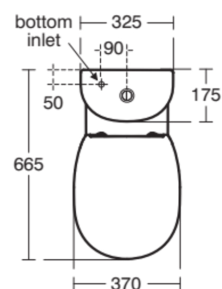

CONCEPT

E785501

CONCEPT | Toilet cistern 325x175x385 mm, Mechanic in white glossy finish | 4/2.6 L dual flush

Image & drawing

General information

Product type:	Toileting
Sub product type:	Toilet cistern
Brand:	Ideal Standard
Suite name:	CONCEPT
Designer:	Studio Levien
Colour:	01 - White Glossy
Surface finish effect:	glossy
Height (mm):	385
Width (mm):	325
Length / Projection (mm):	175
Fixing method:	Fixing set
Net weight (kg):	10.46
EAN code:	5017830390459

Features

4/2.6 L dual flush

Downloads

- [EPD](#)
- [Installation Guide](#)

Product standard & certifications

Additional standards:	EN 997
DoP classification:	CL1-6-VR11+CL2

Product specifications

Cistern position:	Close coupled
Colour code:	01
Colour description:	white glossy
Concealed fixing:	Yes
Corner model:	No
Flushing options:	2 volumes
Full flush (l):	4
Half flush (l):	2.6
Material:	Ceramic
Material quality:	Vitreous china
Operating method:	Push button
PVD technology:	No
Position of water supply:	Bottom
Surface finish effect:	glossy
Type of actuation:	Mechanic
Fixing method:	Fixing set
Mounting method:	Close-coupled