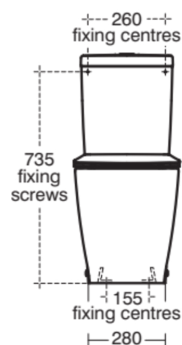

CONCEPT

E785501

CONCEPT | Toilet cistern 325x175x385 mm, Mechanic in white glossy finish | 4/2.6 L dual flush

Image & drawing

General information

Product type:	Toileting
Sub product type:	Toilet cistern
Brand:	Ideal Standard
Suite name:	CONCEPT
Designer:	Studio Levien
Colour:	01 - White Glossy
Surface finish effect:	glossy
Height (mm):	385
Width (mm):	325
Length / Projection (mm):	175
Fixing method:	Fixing set
Net weight (kg):	10.46
EAN code:	5017830390459

Features

4/2.6 L dual flush

Downloads

- [EPD](#)
- [Installation Guide](#)

Product standard & certifications

Additional standards:	EN 997
DoP classification:	CL1-6-VR11+CL2

Product specifications

Cistern position:	Close coupled
Colour code:	01
Colour description:	white glossy
Concealed fixing:	Yes
Corner model:	No
Flushing options:	2 volumes
Full flush (l):	4
Half flush (l):	2.6
Material:	Ceramic
Material quality:	Vitreous china
Operating method:	Push button
PVD technology:	No
Position of water supply:	Bottom
Surface finish effect:	glossy
Type of actuation:	Mechanic
Fixing method:	Fixing set
Mounting method:	Close-coupled