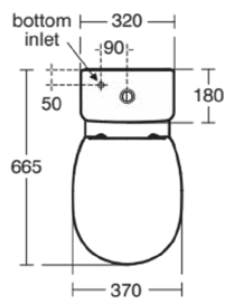

CONCEPT

E796901

CONCEPT | Toilet cistern 320x175x380 mm in white glossy finish | 4/2.6 L dual flush

Image & drawing

General information

Product type:	Toileting
Sub product type:	Toilet cistern
Brand:	Ideal Standard
Suite name:	CONCEPT
Designer:	Studio Levien
Colour:	01 - White Glossy
Surface finish effect:	glossy
Height (mm):	380
Width (mm):	320
Length / Projection (mm):	175
Fixing method:	Fixing set
Net weight (kg):	11.92
EAN code:	5017830390428

Features

4/2.6 L dual flush

Downloads

- [EPD](#)
- [Installation Guide](#)

Product standard & certifications

Additional standards:	EN 997
DoP classification:	CL1-6-VR11+CL2

Product specifications

Cistern position:	Close coupled
Colour code:	01
Colour description:	white glossy
Concealed fixing:	Yes
Corner model:	No
Flushing options:	2 volumes
Full flush (l):	4
Half flush (l):	2.6
Material:	Ceramic
Material quality:	Vitreous china
Operating method:	Push button
PVD technology:	No
Position of water supply:	Bottom
Surface finish effect:	glossy
Type of actuation:	Mechanic
Fixing method:	Fixing set
Mounting method:	Close-coupled