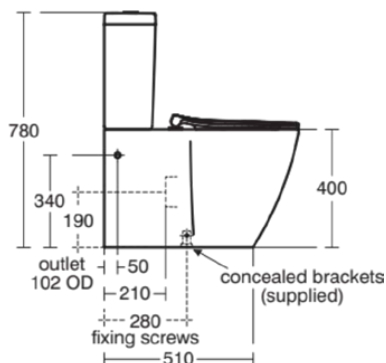

CONCEPT

E796901

CONCEPT | Toilet cistern 320x175x380 mm in white glossy finish | 4/2.6 L dual flush

Image & drawing

General information

Product type:	Toileting
Sub product type:	Toilet cistern
Brand:	Ideal Standard
Suite name:	CONCEPT
Designer:	Studio Levien
Colour:	01 - White Glossy
Surface finish effect:	glossy
Height (mm):	380
Width (mm):	320
Length / Projection (mm):	175
Fixing method:	Fixing set
Net weight (kg):	11.92
EAN code:	5017830390428

Features

4/2.6 L dual flush

Downloads

- [EPD](#)
- [Installation Guide](#)

Product standard & certifications

Additional standards:	EN 997
DoP classification:	CL1-6-VR11+CL2

Product specifications

Cistern position:	Close coupled
Colour code:	01
Colour description:	white glossy
Concealed fixing:	Yes
Corner model:	No
Flushing options:	2 volumes
Full flush (l):	4
Half flush (l):	2.6
Material:	Ceramic
Material quality:	Vitreous china
Operating method:	Push button
PVD technology:	No
Position of water supply:	Bottom
Surface finish effect:	glossy
Type of actuation:	Mechanic
Fixing method:	Fixing set
Mounting method:	Close-coupled