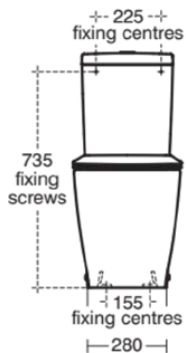

CONCEPT

E796901

CONCEPT | Toilet cistern 320x175x380 mm in white glossy finish | 4/2.6 L dual flush

Image & drawing

General information

Product type:	Toileting
Sub product type:	Toilet cistern
Brand:	Ideal Standard
Suite name:	CONCEPT
Designer:	Studio Levien
Colour:	01 - White Glossy
Surface finish effect:	glossy
Height (mm):	380
Width (mm):	320
Length / Projection (mm):	175
Fixing method:	Fixing set
Net weight (kg):	11.92
EAN code:	5017830390428

Features

4/2.6 L dual flush

Downloads

- [EPD](#)
- [Installation Guide](#)

Product standard & certifications

Additional standards:	EN 997
DoP classification:	CL1-6-VR11+CL2

Product specifications

Cistern position:	Close coupled
Colour code:	01
Colour description:	white glossy
Concealed fixing:	Yes
Corner model:	No
Flushing options:	2 volumes
Full flush (l):	4
Half flush (l):	2.6
Material:	Ceramic
Material quality:	Vitreous china
Operating method:	Push button
PVD technology:	No
Position of water supply:	Bottom
Surface finish effect:	glossy
Type of actuation:	Mechanic
Fixing method:	Fixing set
Mounting method:	Close-coupled