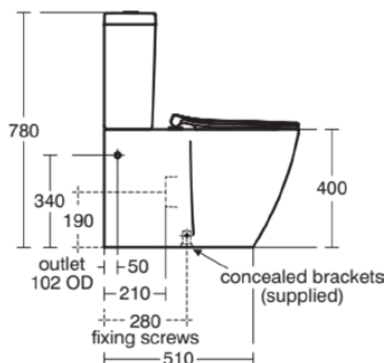

CONCEPT

E785901

CONCEPT | Toilet cistern 320x175x380 mm in white glossy finish | 6/4 L dual flush

Image & drawing

General information

Product type:	Toileting
Sub product type:	Toilet cistern
Brand:	Ideal Standard
Suite name:	CONCEPT
Designer:	Studio Levien
Colour:	01 - White Glossy
Surface finish effect:	glossy
Height (mm):	380
Width (mm):	320
Length / Projection (mm):	175
Fixing method:	Fixing set
Net weight (kg):	11.92
EAN code:	5017830389316

May not be fully available

Features

6/4 L dual flush

Downloads

- [• EPD](#)
- [• Installation Guide](#)

Product standard & certifications

Additional standards:	EN 997
DoP classification:	CL1-6-VR11+CL2

Product specifications

Cistern position:	Close coupled
Colour code:	01
Colour description:	white glossy
Concealed fixing:	Yes
Corner model:	No
Flushing options:	2 volumes
Full flush (l):	6
Half flush (l):	4
Material:	Ceramic
Material quality:	Vitreous china
Operating method:	Push button
PVD technology:	No
Position of water supply:	Bottom
Surface finish effect:	glossy
Type of actuation:	Mechanic
Fixing method:	Fixing set
Mounting method:	Close-coupled