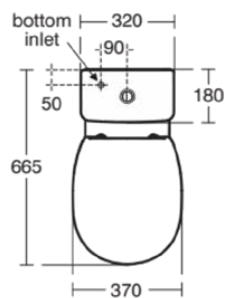

CONCEPT

E785901

CONCEPT | Toilet cistern 320x175x380 mm in white glossy finish | 6/4 L dual flush

Image & drawing

General information

Product type:	Toileting
Sub product type:	Toilet cistern
Brand:	Ideal Standard
Suite name:	CONCEPT
Designer:	Studio Levien
Colour:	01 - White Glossy
Surface finish effect:	glossy
Height (mm):	380
Width (mm):	320
Length / Projection (mm):	175
Fixing method:	Fixing set
Net weight (kg):	11.92
EAN code:	5017830389316

May not be fully available

Features

6/4 L dual flush

Downloads

- [• EPD](#)
- [• Installation Guide](#)

Product standard & certifications

Additional standards:	EN 997
DoP classification:	CL1-6-VR11+CL2

Product specifications

Cistern position:	Close coupled
Colour code:	01
Colour description:	white glossy
Concealed fixing:	Yes
Corner model:	No
Flushing options:	2 volumes
Full flush (l):	6
Half flush (l):	4
Material:	Ceramic
Material quality:	Vitreous china
Operating method:	Push button
PVD technology:	No
Position of water supply:	Bottom
Surface finish effect:	glossy
Type of actuation:	Mechanic
Fixing method:	Fixing set
Mounting method:	Close-coupled