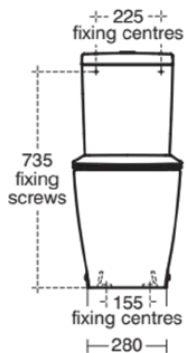

CONCEPT

E785901

CONCEPT | Toilet cistern 320x175x380 mm in white glossy finish | 6/4 L dual flush

Image & drawing

General information

Product type:	Toileting
Sub product type:	Toilet cistern
Brand:	Ideal Standard
Suite name:	CONCEPT
Designer:	Studio Levien
Colour:	01 - White Glossy
Surface finish effect:	glossy
Height (mm):	380
Width (mm):	320
Length / Projection (mm):	175
Fixing method:	Fixing set
Net weight (kg):	11.92
EAN code:	5017830389316

May not be fully available

Features

6/4 L dual flush

Downloads

- [• EPD](#)
- [• Installation Guide](#)

Product standard & certifications

Additional standards:	EN 997
DoP classification:	CL1-6-VR11+CL2

Product specifications

Cistern position:	Close coupled
Colour code:	01
Colour description:	white glossy
Concealed fixing:	Yes
Corner model:	No
Flushing options:	2 volumes
Full flush (l):	6
Half flush (l):	4
Material:	Ceramic
Material quality:	Vitreous china
Operating method:	Push button
PVD technology:	No
Position of water supply:	Bottom
Surface finish effect:	glossy
Type of actuation:	Mechanic
Fixing method:	Fixing set
Mounting method:	Close-coupled