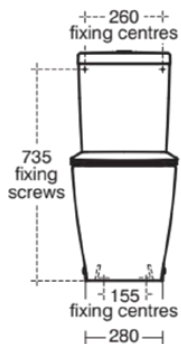

## E786001

CONCEPT | Toilet cistern 325x175x385 mm in white glossy finish | 6/4 L dual flush

### Image & drawing