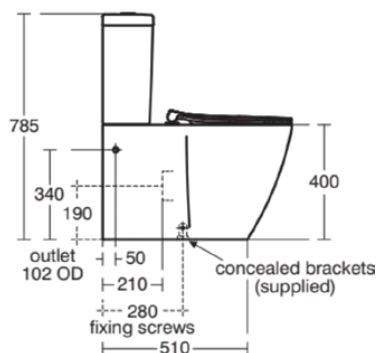

## E786001

CONCEPT | Toilet cistern 325x175x385 mm in white glossy finish | 6/4 L dual flush

### General information

Product type:	Toileting
Sub product type:	Toilet cistern
Brand:	Ideal Standard
Suite name:	CONCEPT
Designer:	Studio Levien
Colour:	01 - White Glossy
Surface finish effect:	glossy
Height (mm):	385
Width (mm):	325
Length / Projection (mm):	175
Fixing method:	Fixing set
Net weight (kg):	10.46
EAN code:	5017830388265