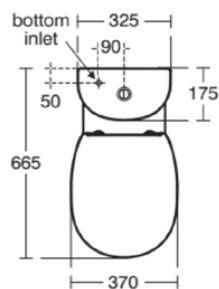

## E786001

CONCEPT | Toilet cistern 325x175x385 mm in white glossy finish | 6/4 L dual flush

### Image & drawing

### General information

Product type:	Toileting
Sub product type:	Toilet cistern
Brand:	Ideal Standard
Suite name:	CONCEPT
Designer:	Studio Levien
Colour:	01 - White Glossy
Surface finish effect:	glossy
Height (mm):	385
Width (mm):	325
Length / Projection (mm):	175
Fixing method:	Fixing set
Net weight (kg):	10.46
EAN code:	5017830388265

### Features

6/4 L dual flush