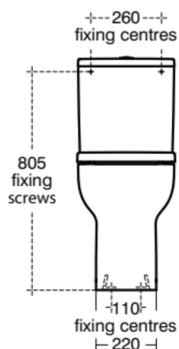

I.LIFE B

E247901

I.LIFE B | Toilet cistern 365x150x390 mm, Mechanic in white glossy finish | 6/4 L dual flush

Image & drawing

General information

Product type:	Toileting
Sub product type:	Toilet cistern
Brand:	Ideal Standard
Suite name:	I.LIFE B
Designer:	Palomba Serafini Associati
Colour:	01 - White Glossy
Surface finish effect:	glossy
Height (mm):	390
Width (mm):	365
Length / Projection (mm):	150
Fixing method:	Fixing set
Net weight (kg):	11.40
EAN code:	8014140486657

Features

6/4 L dual flush

Downloads

- [Spare Parts List](#)

Product standard & certifications

Additional standards:	EN 14055
DoP classification:	CL2

Product specifications

Cistern position:	Close coupled
Colour code:	01
Colour description:	white glossy
Concealed fixing:	Yes
Corner model:	No
Flushing options:	2 volumes
Full flush (l):	6
Half flush (l):	4
Material:	Ceramic
Material quality:	Vitreous china
Operating method:	Push button
PVD technology:	No
Position of water supply:	Bottom
Surface finish effect:	glossy
Type of actuation:	Mechanic
Fixing method:	Fixing set
Mounting method:	Close-coupled