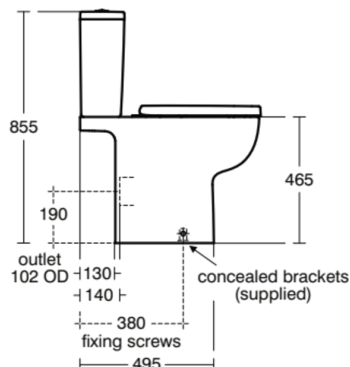

I.LIFE B

E247901

I.LIFE B | Toilet cistern 365x150x390 mm, Mechanic in white glossy finish | 6/4 L dual flush

Image & drawing

General information

Product type:	Toileting
Sub product type:	Toilet cistern
Brand:	Ideal Standard
Suite name:	I.LIFE B
Designer:	Palomba Serafini Associati
Colour:	01 - White Glossy
Surface finish effect:	glossy
Height (mm):	390
Width (mm):	365
Length / Projection (mm):	150
Fixing method:	Fixing set
Net weight (kg):	11.40
EAN code:	8014140486657

Features

6/4 L dual flush

Downloads

- [Spare Parts List](#)

Product standard & certifications

Additional standards:	EN 14055
DoP classification:	CL2

Product specifications

Cistern position:	Close coupled
Colour code:	01
Colour description:	white glossy
Concealed fixing:	Yes
Corner model:	No
Flushing options:	2 volumes
Full flush (l):	6
Half flush (l):	4
Material:	Ceramic
Material quality:	Vitreous china
Operating method:	Push button
PVD technology:	No
Position of water supply:	Bottom
Surface finish effect:	glossy
Type of actuation:	Mechanic
Fixing method:	Fixing set
Mounting method:	Close-coupled