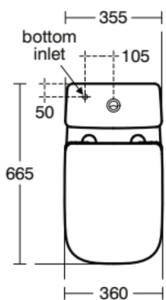

## E247901

I.LIFE B | Toilet cistern 365x150x390 mm, Mechanic in white glossy finish | 6/4 L dual flush

### Image & drawing

### General information

Product type:	Toileting
Sub product type:	Toilet cistern
Brand:	Ideal Standard
Suite name:	I.LIFE B
Designer:	Palomba Serafini Associati
Colour:	01 - White Glossy
Surface finish effect:	glossy
Height (mm):	390
Width (mm):	365
Length / Projection (mm):	150
Fixing method:	Fixing set
Net weight (kg):	11.40
EAN code:	8014140486657