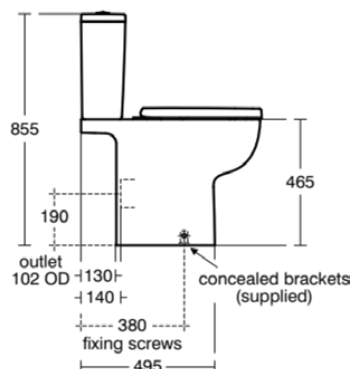

I.LIFE A

E247801

I.LIFE A | Toilet cistern 365x150x390 mm in white glossy finish | 4/2.6 L dual flush

Image & drawing

General information

Product type:	Toileting
Sub product type:	Toilet cistern
Brand:	Ideal Standard
Suite name:	I.LIFE A
Designer:	Palomba Serafini Associati
Colour:	01 - White Glossy
Surface finish effect:	glossy
Height (mm):	390
Width (mm):	365
Length / Projection (mm):	150
Fixing method:	Fixing set
Net weight (kg):	11.40
EAN code:	5017830554448

Features

Downloads

- [Spare Parts List](#)

Product standard & certifications

Additional standards:	EN 14055
DoP classification:	CL2

Product specifications

Cistern position:	Close coupled
Colour code:	01
Colour description:	white glossy
Concealed fixing:	Yes
Corner model:	No
Flushing options:	2 volumes
Full flush (l):	4
Half flush (l):	2.6
Material:	Ceramic
Material quality:	Vitreous china
Operating method:	Push button
PVD technology:	No
Position of water supply:	Bottom
Surface finish effect:	glossy
Type of actuation:	Mechanic
Fixing method:	Fixing set
Mounting method:	Close-coupled