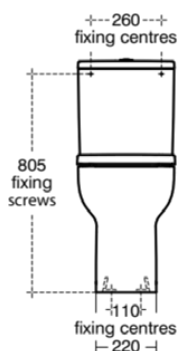

I.LIFE A

E247801

I.LIFE A | Toilet cistern 365x150x390 mm in white glossy finish | 4/2.6 L dual flush

Image & drawing

General information

Product type:	Toileting
Sub product type:	Toilet cistern
Brand:	Ideal Standard
Suite name:	I.LIFE A
Designer:	Palomba Serafini Associati
Colour:	01 - White Glossy
Surface finish effect:	glossy
Height (mm):	390
Width (mm):	365
Length / Projection (mm):	150
Fixing method:	Fixing set
Net weight (kg):	11.40
EAN code:	5017830554448

Features

Downloads

- [Spare Parts List](#)

Product standard & certifications

Additional standards:	EN 14055
DoP classification:	CL2

Product specifications

Cistern position:	Close coupled
Colour code:	01
Colour description:	white glossy
Concealed fixing:	Yes
Corner model:	No
Flushing options:	2 volumes
Full flush (l):	4
Half flush (l):	2.6
Material:	Ceramic
Material quality:	Vitreous china
Operating method:	Push button
PVD technology:	No
Position of water supply:	Bottom
Surface finish effect:	glossy
Type of actuation:	Mechanic
Fixing method:	Fixing set
Mounting method:	Close-coupled