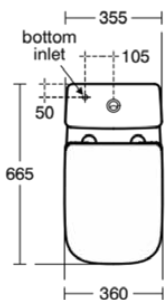

I.LIFE A

E247801

I.LIFE A | Toilet cistern 365x150x390 mm in white glossy finish | 4/2.6 L dual flush

Image & drawing

General information

Product type:	Toileting
Sub product type:	Toilet cistern
Brand:	Ideal Standard
Suite name:	I.LIFE A
Designer:	Palomba Serafini Associati
Colour:	01 - White Glossy
Surface finish effect:	glossy
Height (mm):	390
Width (mm):	365
Length / Projection (mm):	150
Fixing method:	Fixing set
Net weight (kg):	11.40
EAN code:	5017830554448

Features

Downloads

- [Spare Parts List](#)

Product standard & certifications

Additional standards:	EN 14055
DoP classification:	CL2

Product specifications

Cistern position:	Close coupled
Colour code:	01
Colour description:	white glossy
Concealed fixing:	Yes
Corner model:	No
Flushing options:	2 volumes
Full flush (l):	4
Half flush (l):	2.6
Material:	Ceramic
Material quality:	Vitreous china
Operating method:	Push button
PVD technology:	No
Position of water supply:	Bottom
Surface finish effect:	glossy
Type of actuation:	Mechanic
Fixing method:	Fixing set
Mounting method:	Close-coupled