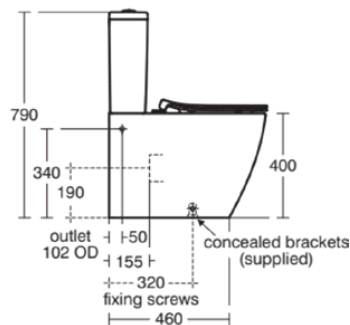

I.LIFE S

E249201

I.LIFE S | Toilet cistern 365x150x390 mm in white glossy finish | 4/2.6 L dual flush

Image & drawing

General information

Product type:	Toileting
Sub product type:	Toilet cistern
Brand:	Ideal Standard
Suite name:	I.LIFE S
Designer:	Palomba Serafini Associati
Colour:	01 - White Glossy
Surface finish effect:	glossy
Height (mm):	390
Width (mm):	365
Length / Projection (mm):	150
Fixing method:	Fixing set
Net weight (kg):	11.22
EAN code:	5017830556022

Features

Downloads

- [Spare Parts List](#)

Product standard & certifications

Additional standards:	EN 14055
DoP classification:	CL2

Product specifications

Cistern position:	Close coupled
Colour code:	01
Colour description:	white glossy
Concealed fixing:	Yes
Corner model:	No
Flushing options:	2 volumes
Full flush (l):	4
Half flush (l):	2.6
Material:	Ceramic
Material quality:	Vitreous china
Operating method:	Push button
PVD technology:	No
Position of water supply:	Bottom
Surface finish effect:	glossy
Type of actuation:	Mechanic
Fixing method:	Fixing set
Mounting method:	Close-coupled