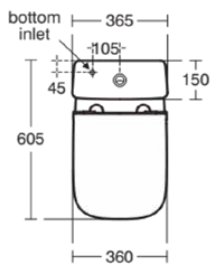

I.LIFE S

E249201

I.LIFE S | Toilet cistern 365x150x390 mm in white glossy finish | 4/2.6 L dual flush

Image & drawing

General information

Product type:	Toileting
Sub product type:	Toilet cistern
Brand:	Ideal Standard
Suite name:	I.LIFE S
Designer:	Palomba Serafini Associati
Colour:	01 - White Glossy
Surface finish effect:	glossy
Height (mm):	390
Width (mm):	365
Length / Projection (mm):	150
Fixing method:	Fixing set
Net weight (kg):	11.22
EAN code:	5017830556022

Features

Downloads

- [Spare Parts List](#)

Product standard & certifications

Additional standards:	EN 14055
DoP classification:	CL2

Product specifications

Cistern position:	Close coupled
Colour code:	01
Colour description:	white glossy
Concealed fixing:	Yes
Corner model:	No
Flushing options:	2 volumes
Full flush (l):	4
Half flush (l):	2.6
Material:	Ceramic
Material quality:	Vitreous china
Operating method:	Push button
PVD technology:	No
Position of water supply:	Bottom
Surface finish effect:	glossy
Type of actuation:	Mechanic
Fixing method:	Fixing set
Mounting method:	Close-coupled