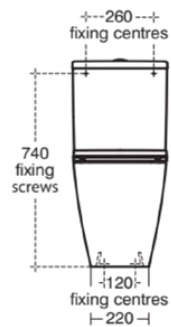

I.LIFE S

E249201

I.LIFE S | Toilet cistern 365x150x390 mm in white glossy finish | 4/2.6 L dual flush

Image & drawing

General information

Product type:	Toileting
Sub product type:	Toilet cistern
Brand:	Ideal Standard
Suite name:	I.LIFE S
Designer:	Palomba Serafini Associati
Colour:	01 - White Glossy
Surface finish effect:	glossy
Height (mm):	390
Width (mm):	365
Length / Projection (mm):	150
Fixing method:	Fixing set
Net weight (kg):	11.22
EAN code:	5017830556022

Features

Downloads

- [Spare Parts List](#)

Product standard & certifications

Additional standards:	EN 14055
DoP classification:	CL2

Product specifications

Cistern position:	Close coupled
Colour code:	01
Colour description:	white glossy
Concealed fixing:	Yes
Corner model:	No
Flushing options:	2 volumes
Full flush (l):	4
Half flush (l):	2.6
Material:	Ceramic
Material quality:	Vitreous china
Operating method:	Push button
PVD technology:	No
Position of water supply:	Bottom
Surface finish effect:	glossy
Type of actuation:	Mechanic
Fixing method:	Fixing set
Mounting method:	Close-coupled