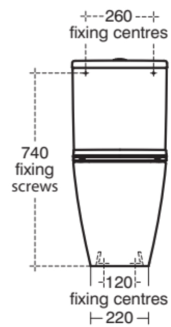

I.LIFE S

E249101

I.LIFE S | Toilet cistern 365x150x390 mm, mechanic in white glossy finish | 6/4 L dual flush

Image & drawing

General information

Product type:	Toileting
Sub product type:	Toilet cistern
Brand:	Ideal Standard
Suite name:	I.LIFE S
Designer:	Palomba Serafini Associati
Colour:	01 - White Glossy
Surface finish effect:	glossy
Height (mm):	390
Width (mm):	365
Length / Projection (mm):	150
Fixing method:	Fixing set
Net weight (kg):	11.22
EAN code:	5017830556015

Features

6/4 L dual flush

Downloads

- [Spare Parts List](#)

Product standard & certifications

Additional standards:	EN 14055
DoP classification:	CL2

Product specifications

Cistern position:	Close coupled
Colour code:	01
Colour description:	white glossy
Concealed fixing:	Yes
Corner model:	No
Flushing options:	2 volumes
Full flush (l):	6
Half flush (l):	4
Material:	Ceramic
Material quality:	Vitreous china
Operating method:	Push button
PVD technology:	No
Position of water supply:	Bottom
Surface finish effect:	glossy
Type of actuation:	Mechanic
Fixing method:	Fixing set
Mounting method:	Close-coupled