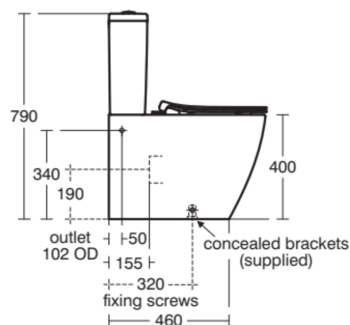

I.LIFE S

E249101

I.LIFE S | Toilet cistern 365x150x390 mm, mechanic in white glossy finish | 6/4 L dual flush

Image & drawing

General information

Product type:	Toileting
Sub product type:	Toilet cistern
Brand:	Ideal Standard
Suite name:	I.LIFE S
Designer:	Palomba Serafini Associati
Colour:	01 - White Glossy
Surface finish effect:	glossy
Height (mm):	390
Width (mm):	365
Length / Projection (mm):	150
Fixing method:	Fixing set
Net weight (kg):	11.22
EAN code:	5017830556015

Features

6/4 L dual flush

Downloads

- [Spare Parts List](#)

Product standard & certifications

Additional standards:	EN 14055
DoP classification:	CL2

Product specifications

Cistern position:	Close coupled
Colour code:	01
Colour description:	white glossy
Concealed fixing:	Yes
Corner model:	No
Flushing options:	2 volumes
Full flush (l):	6
Half flush (l):	4
Material:	Ceramic
Material quality:	Vitreous china
Operating method:	Push button
PVD technology:	No
Position of water supply:	Bottom
Surface finish effect:	glossy
Type of actuation:	Mechanic
Fixing method:	Fixing set
Mounting method:	Close-coupled