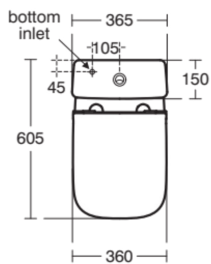

## E249101

I.LIFE S | Toilet cistern 365x150x390 mm, mechanic in white glossy finish | 6/4 L dual flush

### General information

Product type:	Toileting
Sub product type:	Toilet cistern
Brand:	Ideal Standard
Suite name:	I.LIFE S
Designer:	Palomba Serafini Associati
Colour:	01 - White Glossy
Surface finish effect:	glossy
Height (mm):	390
Width (mm):	365
Length / Projection (mm):	150
Fixing method:	Fixing set
Net weight (kg):	11.22
EAN code:	5017830556015

### Product specifications

Cistern position:	Close coupled
Colour code:	01
Colour description:	white glossy
Concealed fixing:	Yes
Corner model:	No
Flushing options:	2 volumes
Full flush (l):	6
Half flush (l):	4
Material:	Ceramic
Material quality:	Vitreous china
Operating method:	Push button
PVD technology:	No
Position of water supply:	Bottom
Surface finish effect:	glossy
Type of actuation:	Mechanic
Fixing method:	Fixing set
Mounting method:	Close-coupled