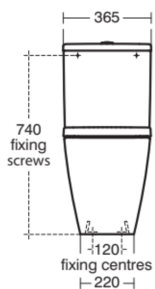

I.LIFE S

E249301

I.LIFE S | Toilet cistern 365x290x390 mm, Mechanic in white glossy finish | Corner model, 6/4 L dual flush

Image & drawing

General information

Product type:	Toileting
Sub product type:	Toilet cistern
Brand:	Ideal Standard
Suite name:	I.LIFE S
Designer:	Palomba Serafini Associati
Colour:	01 - White Glossy
Surface finish effect:	glossy
Height (mm):	390
Width (mm):	365
Length / Projection (mm):	290
Fixing method:	Fixing set
Net weight (kg):	14.50
EAN code:	5017830556237

Features

Corner model

6/4 L dual flush

Downloads

- [Spare Parts List](#)

Product standard & certifications

Additional standards:	EN 14055
DoP classification:	CL2

Product specifications

Cistern position:	Close coupled
Colour code:	01
Colour description:	white glossy
Concealed fixing:	Yes
Corner model:	Yes
Flushing options:	2 volumes
Full flush (l):	6
Half flush (l):	4
Material:	Ceramic
Material quality:	Vitreous china
Operating method:	Push button
PVD technology:	No
Position of water supply:	Bottom
Surface finish effect:	glossy
Type of actuation:	Mechanic
Fixing method:	Fixing set
Mounting method:	Close-coupled