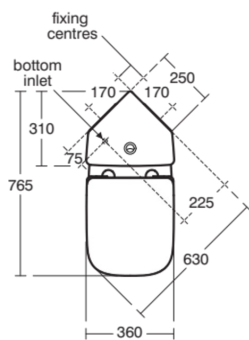

I.LIFE S

E249301

I.LIFE S | Toilet cistern 365x290x390 mm, Mechanic in white glossy finish | Corner model, 6/4 L dual flush

Image & drawing

General information

Product type:	Toileting
Sub product type:	Toilet cistern
Brand:	Ideal Standard
Suite name:	I.LIFE S
Designer:	Palomba Serafini Associati
Colour:	01 - White Glossy
Surface finish effect:	glossy
Height (mm):	390
Width (mm):	365
Length / Projection (mm):	290
Fixing method:	Fixing set
Net weight (kg):	14.50
EAN code:	5017830556237

Features

Corner model

6/4 L dual flush

Downloads

- [Spare Parts List](#)

Product standard & certifications

Additional standards:	EN 14055
DoP classification:	CL2

Product specifications

Cistern position:	Close coupled
Colour code:	01
Colour description:	white glossy
Concealed fixing:	Yes
Corner model:	Yes
Flushing options:	2 volumes
Full flush (l):	6
Half flush (l):	4
Material:	Ceramic
Material quality:	Vitreous china
Operating method:	Push button
PVD technology:	No
Position of water supply:	Bottom
Surface finish effect:	glossy
Type of actuation:	Mechanic
Fixing method:	Fixing set
Mounting method:	Close-coupled