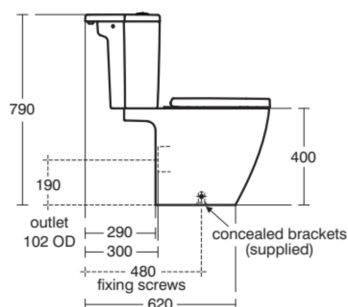

## E249301

I.LIFE S | Toilet cistern 365x290x390 mm, Mechanic in white glossy finish | Corner model, 6/4 L dual flush

### General information

Product type:	Toileting
Sub product type:	Toilet cistern
Brand:	Ideal Standard
Suite name:	I.LIFE S
Designer:	Palomba Serafini Associati
Colour:	01 - White Glossy
Surface finish effect:	glossy
Height (mm):	390
Width (mm):	365
Length / Projection (mm):	290
Fixing method:	Fixing set
Net weight (kg):	14.50
EAN code:	5017830556237

### Product specifications

Cistern position:	Close coupled
Colour code:	01
Colour description:	white glossy
Concealed fixing:	Yes
Corner model:	Yes
Flushing options:	2 volumes
Full flush (l):	6
Half flush (l):	4
Material:	Ceramic
Material quality:	Vitreous china
Operating method:	Push button
PVD technology:	No
Position of water supply:	Bottom
Surface finish effect:	glossy
Type of actuation:	Mechanic
Fixing method:	Fixing set
Mounting method:	Close-coupled