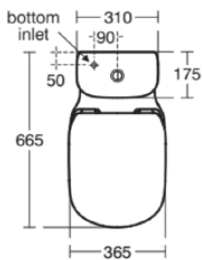

# T356901

TESI | Toilet cistern 310x175x390 mm in white glossy finish | 4/2.6 L dual flush

## Image & drawing

## General information

Product type:	Toileting
Sub product type:	Toilet cistern
Brand:	Ideal Standard
Suite name:	TESI
Designer:	Ideal Standard
Colour:	01 - White Glossy
Surface finish effect:	glossy
Height (mm):	390
Width (mm):	310
Length / Projection (mm):	175
Fixing method:	Fixing set
Net weight (kg):	11.00
EAN code:	8014140430681