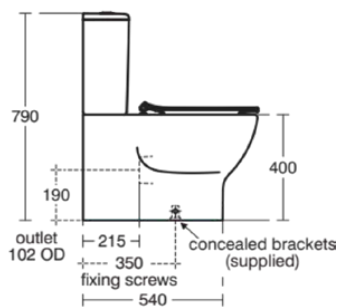

## General information

Product type:	Toileting
Sub product type:	Toilet cistern
Brand:	Ideal Standard
Suite name:	TESI
Designer:	Ideal Standard
Colour:	01 - White Glossy
Surface finish effect:	glossy
Height (mm):	390
Width (mm):	310
Length / Projection (mm):	175
Fixing method:	Fixing set
Net weight (kg):	11.00
EAN code:	8014140430681