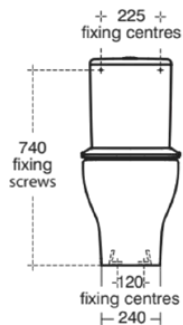

## General information

Product type:	Toileting
Sub product type:	Toilet cistern
Brand:	Ideal Standard
Suite name:	TESI
Designer:	Ideal Standard
Colour:	01 - White Glossy
Surface finish effect:	glossy
Height (mm):	390
Width (mm):	310
Length / Projection (mm):	175
Fixing method:	Fixing set
Net weight (kg):	11.00
EAN code:	8014140430681