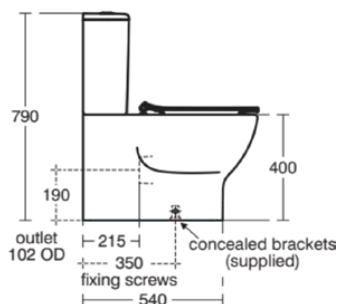

# T357001

TESI | Toilet cistern 310x175x390 mm in white glossy finish | 6/4 L dual flush

## General information

Product type:	Toileting
Sub product type:	Toilet cistern
Brand:	Ideal Standard
Suite name:	TESI
Designer:	Ideal Standard
Colour:	01 - White Glossy
Surface finish effect:	glossy
Height (mm):	390
Width (mm):	310
Length / Projection (mm):	175
Fixing method:	Fixing set
Net weight (kg):	11.00
EAN code:	8014140430698