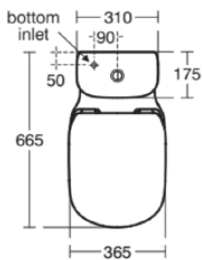

# T357001

TESI | Toilet cistern 310x175x390 mm in white glossy finish | 6/4 L dual flush

## Image & drawing

## General information

Product type:	Toileting
Sub product type:	Toilet cistern
Brand:	Ideal Standard
Suite name:	TESI
Designer:	Ideal Standard
Colour:	01 - White Glossy
Surface finish effect:	glossy
Height (mm):	390
Width (mm):	310
Length / Projection (mm):	175
Fixing method:	Fixing set
Net weight (kg):	11.00
EAN code:	8014140430698

## Features

6/4 L dual flush