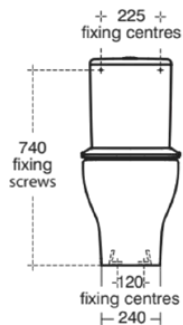

## General information

Product type:	Toileting
Sub product type:	Toilet cistern
Brand:	Ideal Standard
Suite name:	TESI
Designer:	Ideal Standard
Colour:	01 - White Glossy
Surface finish effect:	glossy
Height (mm):	390
Width (mm):	310
Length / Projection (mm):	175
Fixing method:	Fixing set
Net weight (kg):	11.00
EAN code:	8014140430698