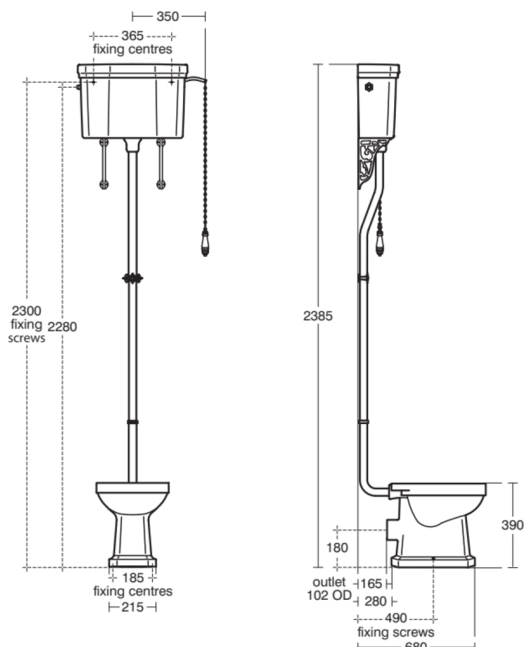

WAVERLEY CLASSIC

U470701

WAVERLEY CLASSIC | Toilet cistern bundle 515 mm in white glossy finish

Image & drawing

General information

Product type:	Toilet cistern bundles
Sub product type:	Toilet cistern bundle
Brand:	Ideal Standard
Suite name:	WAVERLEY CLASSIC
Colour:	01 - White Glossy
Surface finish effect:	glossy
Width (mm):	515
Net weight (kg):	32.10
EAN code:	5017830485292

Included products

U470401:	WAVERLEY CLASSIC Toilet cistern 515 mm in white glossy finish
U1455AA:	MULTI SUITES - FINISHED PRODUCTS Flush pipe in chrome finish

Downloads

- [Installation Guide](#)

Product standard & certifications

Additional standards:	EN 997
-----------------------	--------

Product specifications

Adjustable flush volume:	No
Amount of handles:	0
Colour code:	01
Colour description:	white glossy
Concealed fixing:	Yes
Corner model:	No
Material (bundle):	Toilet cistern (U470401): Ceramic
Material quality (bundle):	Toilet cistern (U470401): Vitreous china
Operating method:	Lever
PVD technology:	No
Position of water supply:	Left
Smart Flush compatible:	No
SmartShine:	Yes
Surface finish effect:	glossy