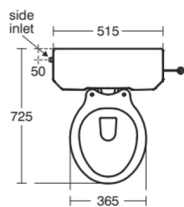

WAVERLEY CLASSIC

U470701

WAVERLEY CLASSIC | Toilet cistern bundle 515 mm in white glossy finish

Image & drawing

General information

Product type:	Toilet cistern bundles
Sub product type:	Toilet cistern bundle
Brand:	Ideal Standard
Suite name:	WAVERLEY CLASSIC
Colour:	01 - White Glossy
Surface finish effect:	glossy
Width (mm):	515
Net weight (kg):	32.10
EAN code:	5017830485292

Additional standards:	EN 997
-----------------------	--------

Product specifications

Adjustable flush volume:	No
Amount of handles:	0
Colour code:	01
Colour description:	white glossy
Concealed fixing:	Yes
Corner model:	No
Material (bundle):	Toilet cistern (U470401): Ceramic
Material quality (bundle):	Toilet cistern (U470401): Vitreous china
Operating method:	Lever
PVD technology:	No
Position of water supply:	Left
Smart Flush compatible:	No
SmartShine:	Yes
Surface finish effect:	glossy