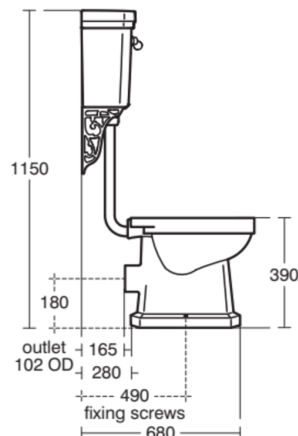

### General information

Product type:	Toilet cistern bundles
Sub product type:	Toilet cistern bundle
Brand:	Ideal Standard
Suite name:	WAVERLEY CLASSIC
Colour:	01 - White Glossy
Surface finish effect:	glossy
Width (mm):	515
Fixing method:	Fixing set
Net weight (kg):	17.00
EAN code:	5017830485261