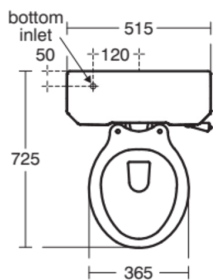

### General information

Product type:	Toilet cistern bundles
Sub product type:	Toilet cistern bundle
Brand:	Ideal Standard
Suite name:	WAVERLEY CLASSIC
Colour:	01 - White Glossy
Surface finish effect:	glossy
Width (mm):	515
Fixing method:	Fixing set
Net weight (kg):	17.00
EAN code:	5017830485261