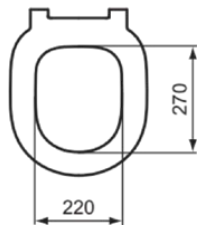

# E791701

CONCEPT | Wrapover seat 365x435x50 mm in white glossy finish | Soft close seat

## General information

Product type:	Toilet seats
Sub product type:	Wrapover seat
Brand:	Ideal Standard
Suite name:	CONCEPT
Designer:	Ideal Standard
Colour:	01 - White Glossy
Surface finish effect:	glossy
Height (mm):	50
Width (mm):	365
Length / Projection (mm):	435
Fixing method:	Hinge set
Net weight (kg):	2.30
EAN code:	5017830389279