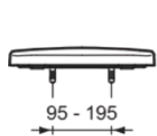

# E791701

CONCEPT | Wrapover seat 365x435x50 mm in white glossy finish | Soft close seat

## General information

Product type:	Toilet seats
Sub product type:	Wrapover seat
Brand:	Ideal Standard
Suite name:	CONCEPT
Designer:	Ideal Standard
Colour:	01 - White Glossy
Surface finish effect:	glossy
Height (mm):	50
Width (mm):	365
Length / Projection (mm):	435
Fixing method:	Hinge set
Net weight (kg):	2.30
EAN code:	5017830389279