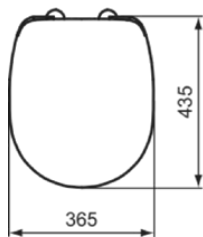

# E791701

CONCEPT | Wrapover seat 365x435x50 mm in white glossy finish | Soft close seat

## Image & drawing

## General information

Product type:	Toilet seats
Sub product type:	Wrapover seat
Brand:	Ideal Standard
Suite name:	CONCEPT
Designer:	Ideal Standard
Colour:	01 - White Glossy
Surface finish effect:	glossy
Height (mm):	50
Width (mm):	365
Length / Projection (mm):	435
Fixing method:	Hinge set
Net weight (kg):	2.30
EAN code:	5017830389279