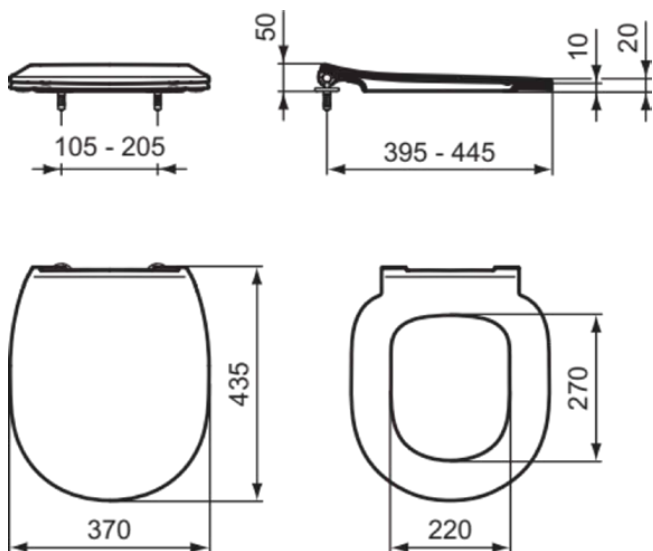

CONCEPT

E772601

CONCEPT | Sandwich seat 370x435x50 mm in white glossy finish | Soft close seat

Image & drawing

General information

Product type:	Toilet seats
Sub product type:	Sandwich seat
Brand:	Ideal Standard
Suite name:	CONCEPT
Designer:	Ideal Standard
Colour:	01 - White Glossy
Surface finish effect:	glossy
Height (mm):	50
Width (mm):	370
Length / Projection (mm):	435
Fixing method:	Hinge set
Net weight (kg):	2.10
EAN code:	5017830477822

Features

Soft close seat

Downloads

- [Installation Guide](#)

Product specifications

Anti-theft protection:	No
Closing function:	Soft close
Colour code:	01
Colour description:	white glossy
Continuous hinge pin:	No
Fixation location:	Top
For universal toilet bowl:	No
Hinge material:	Stainless steel
Hinged leg attachment to seat:	Pins inserted in ring
Material:	Plastic
Material quality:	Duroplast
PVD technology:	No
Quick release option:	Yes
Slim looking:	Yes
Surface finish effect:	glossy
With hygienic recess / fixed toilet seat:	No
With motif / icon:	No