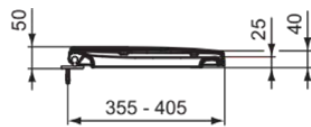

CONCEPT SPACE

E129201

CONCEPT SPACE | Wrapover seat 370x395x40 mm in white glossy finish

Image & drawing

General information

Product type:	Toilet seats
Sub product type:	Wrapover seat
Brand:	Ideal Standard
Suite name:	CONCEPT SPACE
Designer:	Ideal Standard
Colour:	01 - White Glossy
Surface finish effect:	glossy
Height (mm):	40
Width (mm):	370
Length / Projection (mm):	395
Fixing method:	Hinge set
Net weight (kg):	2.10
EAN code:	5017830448136

Downloads

- [Installation Guide](#)

Product specifications

Anti-theft protection:	No
Closing function:	Normal close
Colour code:	01
Colour description:	white glossy
Fixation location:	Top
For universal toilet bowl:	No
Hinge material:	Stainless steel
Hinged leg attachment to seat:	Pins inserted in lid
Material:	Plastic
Material quality:	Duroplast
PVD technology:	No
Quick release option:	No
Slim looking:	No
Surface finish effect:	glossy
With hygienic recess / fixed toilet seat:	No
With motif / icon:	No