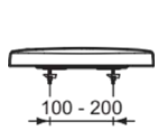

CONCEPT SPACE

E129201

CONCEPT SPACE | Wrapover seat 370x395x40 mm in white glossy finish

Image & drawing

General information

Product type:	Toilet seats
Sub product type:	Wrapover seat
Brand:	Ideal Standard
Suite name:	CONCEPT SPACE
Designer:	Ideal Standard
Colour:	01 - White Glossy
Surface finish effect:	glossy
Height (mm):	40
Width (mm):	370
Length / Projection (mm):	395
Fixing method:	Hinge set
Net weight (kg):	2.10
EAN code:	5017830448136

Downloads

- [Installation Guide](#)

Product specifications

Anti-theft protection:	No
Closing function:	Normal close
Colour code:	01
Colour description:	white glossy
Fixation location:	Top
For universal toilet bowl:	No
Hinge material:	Stainless steel
Hinged leg attachment to seat:	Pins inserted in lid
Material:	Plastic
Material quality:	Duroplast
PVD technology:	No
Quick release option:	No
Slim looking:	No
Surface finish effect:	glossy
With hygienic recess / fixed toilet seat:	No
With motif / icon:	No