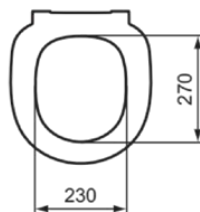

CONCEPT SPACE

E129201

CONCEPT SPACE | Wrapover seat 370x395x40 mm in white glossy finish

Image & drawing

General information

Product type:	Toilet seats
Sub product type:	Wrapover seat
Brand:	Ideal Standard
Suite name:	CONCEPT SPACE
Designer:	Ideal Standard
Colour:	01 - White Glossy
Surface finish effect:	glossy
Height (mm):	40
Width (mm):	370
Length / Projection (mm):	395
Fixing method:	Hinge set
Net weight (kg):	2.10
EAN code:	5017830448136

Downloads

- [Installation Guide](#)

Product specifications

Anti-theft protection:	No
Closing function:	Normal close
Colour code:	01
Colour description:	white glossy
Fixation location:	Top
For universal toilet bowl:	No
Hinge material:	Stainless steel
Hinged leg attachment to seat:	Pins inserted in lid
Material:	Plastic
Material quality:	Duroplast
PVD technology:	No
Quick release option:	No
Slim looking:	No
Surface finish effect:	glossy
With hygienic recess / fixed toilet seat:	No
With motif / icon:	No