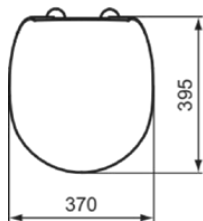

CONCEPT SPACE

E129201

CONCEPT SPACE | Wrapover seat 370x395x40 mm in white glossy finish

Image & drawing

General information

Product type:	Toilet seats
Sub product type:	Wrapover seat
Brand:	Ideal Standard
Suite name:	CONCEPT SPACE
Designer:	Ideal Standard
Colour:	01 - White Glossy
Surface finish effect:	glossy
Height (mm):	40
Width (mm):	370
Length / Projection (mm):	395
Fixing method:	Hinge set
Net weight (kg):	2.10
EAN code:	5017830448136

Downloads

- [Installation Guide](#)

Product specifications

Anti-theft protection:	No
Closing function:	Normal close
Colour code:	01
Colour description:	white glossy
Fixation location:	Top
For universal toilet bowl:	No
Hinge material:	Stainless steel
Hinged leg attachment to seat:	Pins inserted in lid
Material:	Plastic
Material quality:	Duroplast
PVD technology:	No
Quick release option:	No
Slim looking:	No
Surface finish effect:	glossy
With hygienic recess / fixed toilet seat:	No
With motif / icon:	No