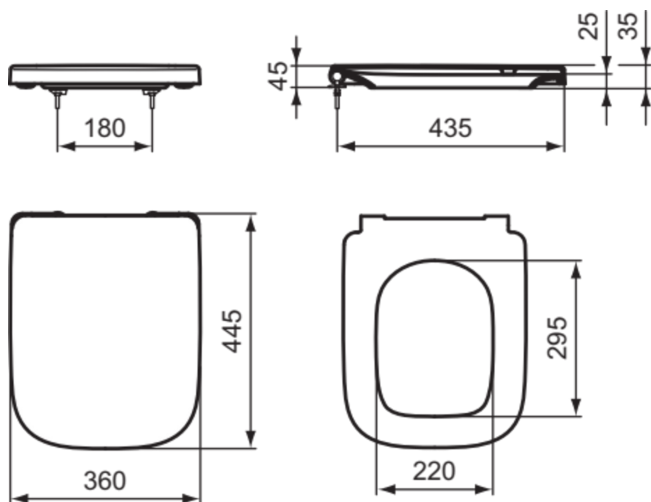

I.LIFE A

T453101

I.LIFE A | Wrapover seat 360x445x45 mm in white glossy finish | Soft close seat

Image & drawing

General information

Product type:	Toilet seats
Sub product type:	Wrapover seat
Brand:	Ideal Standard
Suite name:	I.LIFE A
Designer:	Palomba Serafini Associati
Colour:	01 - White Glossy
Surface finish effect:	glossy
Height (mm):	45
Width (mm):	360
Length / Projection (mm):	445
Fixing method:	Hinge set
Net weight (kg):	2.46
VVS:	615324500
EAN code:	8014140485971

Features

Soft close seat

Downloads

- [Installation Guide](#)
- [Spare Parts List](#)

Product specifications

Anti-theft protection:	No
Closing function:	Soft close
Colour code:	01
Colour description:	white glossy
Fixation location:	Top
For universal toilet bowl:	No
Hinge material:	Stainless steel
Hinged leg attachment to seat:	Pins inserted in lid
Material:	Plastic
Material quality:	Duroplast
PVD technology:	No
Quick release option:	Yes
Slim looking:	No
Surface finish effect:	glossy
With hygienic recess / fixed toilet seat:	No
With motif / icon:	No