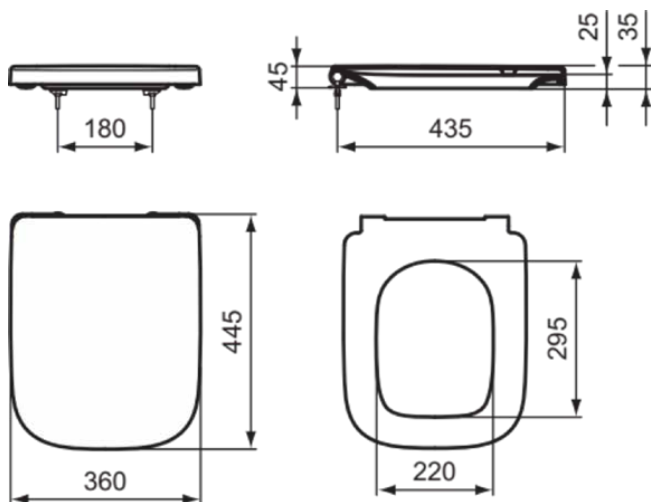

### General information

Product type:	Toilet seats
Sub product type:	Wrapover seat
Brand:	Ideal Standard
Suite name:	I.LIFE A
Designer:	Palomba Serafini Associati
Colour:	01 - White Glossy
Surface finish effect:	glossy
Height (mm):	45
Width (mm):	360
Length / Projection (mm):	445
Fixing method:	Hinge set
Net weight (kg):	2.36
VVS:	615324400
EAN code:	8014140485964