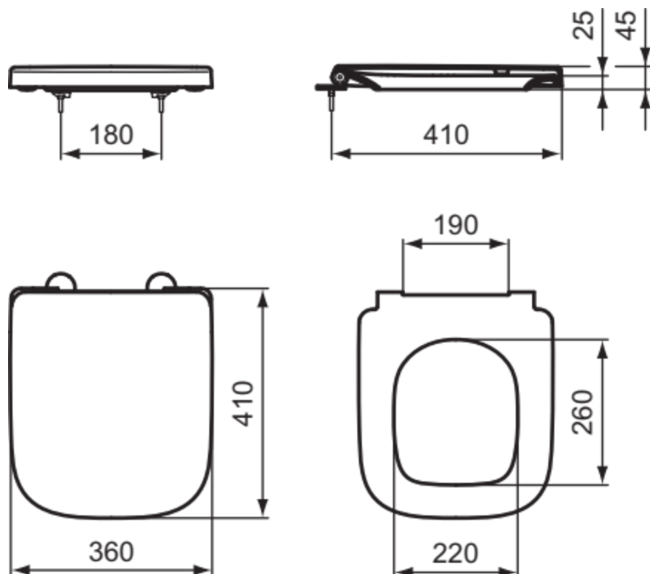

### General information

|                           |                            |
|---------------------------|----------------------------|
| Product type:             | Toilet seats               |
| Sub product type:         | Wrapover seat              |
| Brand:                    | Ideal Standard             |
| Suite name:               | I.LIFE S                   |
| Designer:                 | Palomba Serafini Associati |
| Colour:                   | 01 - White Glossy          |
| Surface finish effect:    | glossy                     |
| Height (mm):              | 45                         |
| Width (mm):               | 360                        |
| Length / Projection (mm): | 410                        |
| Fixing method:            | Hinge set                  |
| Net weight (kg):          | 1.80                       |
| EAN code:                 | 8014140491453              |