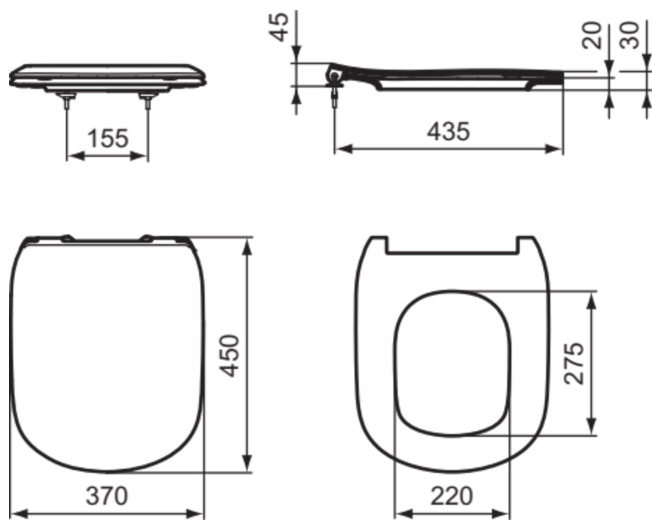

TESI

T352701

TESI | Sandwich seat 370x450x45 mm in white glossy finish | Soft close seat

Image & drawing

General information

Product type:	Toilet seats
Sub product type:	Sandwich seat
Brand:	Ideal Standard
Suite name:	TESI
Designer:	Ideal Standard
Colour:	01 - White Glossy
Surface finish effect:	glossy
Height (mm):	45
Width (mm):	370
Length / Projection (mm):	450
Fixing method:	Hinge set
Net weight (kg):	2.20
VVS:	615323100
EAN code:	8014140430315

Features

Soft close seat

Downloads

- [• Installation Guide](#)
- [• Spare Parts List](#)

Product specifications

Anti-theft protection:	No
Closing function:	Soft close
Colour code:	01
Colour description:	white glossy
Continuous hinge pin:	No
Fixation location:	Top
For universal toilet bowl:	No
Hinge material:	Stainless steel
Hinged leg attachment to seat:	Pins inserted in lid
Material:	Plastic
Material quality:	Duroplast
PVD technology:	No
Quick release option:	Yes
Slim looking:	Yes
Surface finish effect:	glossy
With hygienic recess / fixed toilet seat:	No
With motif / icon:	No