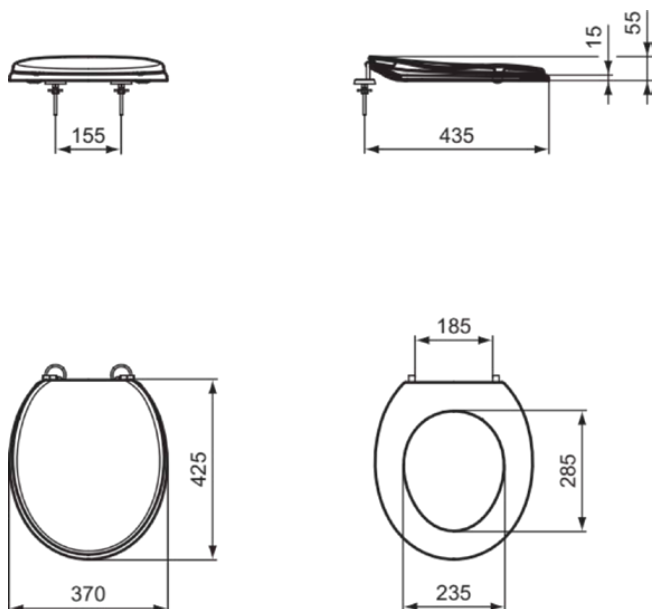

WAVERLEY CLASSIC

U011801

WAVERLEY CLASSIC | Sandwich seat 370x425x55 mm in white glossy finish

Image & drawing

General information

Product type:	Toilet seats
Sub product type:	Sandwich seat
Brand:	Ideal Standard
Suite name:	WAVERLEY CLASSIC
Designer:	Ideal Standard
Colour:	01 - White Glossy
Surface finish effect:	glossy
Height (mm):	55
Width (mm):	370
Length / Projection (mm):	425
Fixing method:	Hinge set
Net weight (kg):	3.00
EAN code:	5708590073460

Product specifications

Anti-theft protection:	No
Closing function:	Normal close
Colour code:	01
Colour description:	white glossy
For universal toilet bowl:	No
Hinged leg attachment to seat:	Pins inserted in lid
Material:	Plastic
Material quality:	Duroplast
PVD technology:	No
Quick release option:	No
Slim looking:	No
Surface finish effect:	glossy
With hygienic recess / fixed toilet seat:	No
With motif / icon:	No