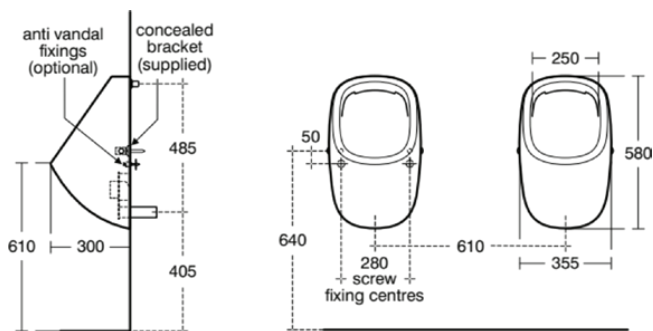

JASPER MORRISON

E621501

JASPER MORRISON | Urinal 355x300x580 mm in white glossy finish, no waste

Image & drawing

General information

Product type:	Toileting
Sub product type:	Urinal
Brand:	Ideal Standard
Suite name:	JASPER MORRISON
Designer:	Jasper Morrison
Colour:	01 - White Glossy
Surface finish effect:	glossy
Height (mm):	580
Width (mm):	355
Length / Projection (mm):	300
Fixing method:	Fixing set
Net weight (kg):	16.80
EAN code:	5017830377528

Included products

TT0257919: Fixing set

Downloads

- [Installation Guide](#)

Product standard & certifications

Additional standards:	EN 13407
DoP classification:	CL1 - I - 2C + CL 2

Product specifications

Colour code:	01
Colour description:	white glossy
Concealed fixing:	No
Corner model:	No
Cover mounting possible:	No
Including battery:	No
Including flushing valve:	No
Including inlet hose:	No
Including top inlet adapter:	No
Including waterless cartridge:	No
Ladies model:	No
Material:	Ceramic
Material quality:	Vitreous china

JASPER MORRISON

E621501

JASPER MORRISON | Urinal 355x300x580 mm in white glossy finish, no waste

Product specifications

PVD technology:	No
Surface finish effect:	glossy
Waterless:	No
Including cover:	No
With earthing feature:	No
With electronic control unit:	No
With spreader:	No
With target point:	No
With waste set:	No
Fixing method:	Fixing set
Flushing water connection:	Back inlet
Mounting method:	Wall