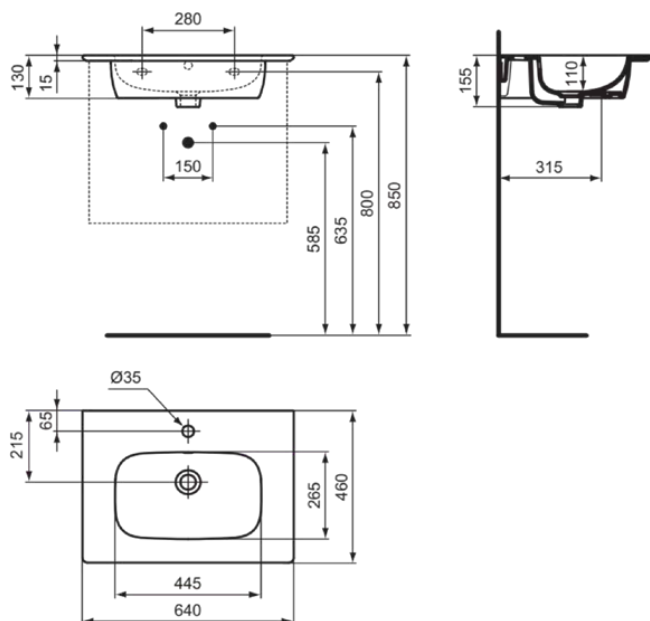

I.LIFE A

T461901

I.LIFE A | Vanity basin 640x460x155 mm in white glossy finish, 1 tap hole, with overflow

Image & drawing

General information

Product type:	Washbasins
Sub product type:	Vanity basin
Brand:	Ideal Standard
Suite name:	I.LIFE A
Designer:	Palomba Serafini Associati
Colour:	01 - White Glossy
Surface finish effect:	glossy
Height (mm):	155
Width (mm):	640
Length / Projection (mm):	460
Net weight (kg):	15.20
EAN code:	8014140491354

Downloads

- [Installation Guide](#)

Product standard & certifications

Additional standards:	EN 14688
DoP classification:	CL25

Product specifications

Colour code:	01
Colour description:	white glossy
Grinded bottom side:	No
Disabled model:	No
Includes a chain eye:	No
Material:	Ceramic
Material quality:	Finefireclay
Amount of tap holes for each washbasin:	1
Amount of washbasins:	1
Overflow visible:	Yes
PVD technology:	No
Support plateau:	Backside
Surface finish effect:	glossy
Tap hole position:	Centre
Type of overflow:	Round
With back wall:	Yes
With drain plug:	No
With overflow:	Yes
With siphon:	No
Mounting method:	Wall