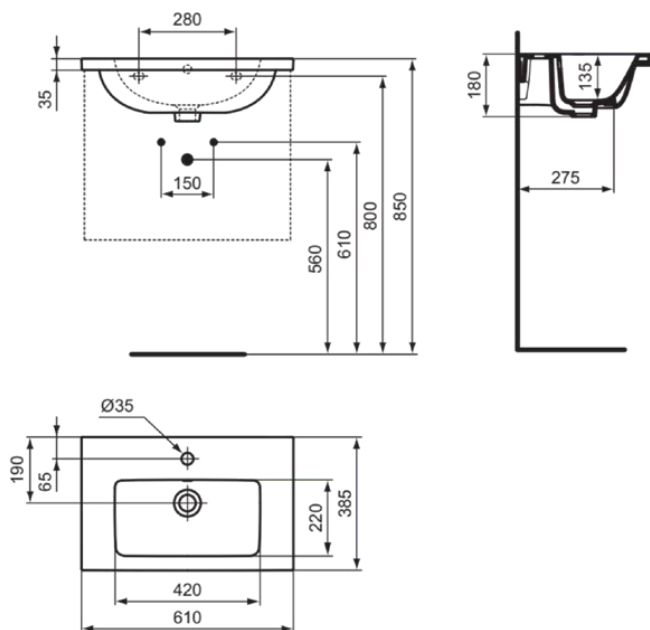

I.LIFE S

T459001

I.LIFE S | Vanity basin 610x385x180 mm in white glossy finish, 1 tap hole, with overflow | Space saving basin

Image & drawing

General information

Product type:	Washbasins
Sub product type:	Vanity basin
Brand:	Ideal Standard
Suite name:	I.LIFE S
Designer:	Palomba Serafini Associati
Colour:	01 - White Glossy
Surface finish effect:	glossy
Height (mm):	180
Width (mm):	610
Length / Projection (mm):	385
Net weight (kg):	13.80
EAN code:	8014140491682

Features

Space saving basin

Product standard & certifications

Additional standards:	EN 14688
DoP classification:	CL25

Product specifications

Colour code:	01
Colour description:	white glossy
Grinded bottom side:	No
Disabled model:	No
Includes a chain eye:	No
Material:	Ceramic
Material quality:	Finefireclay
Amount of tap holes for each washbasin:	1
Amount of washbasins:	1
Overflow visible:	Yes
PVD technology:	No
Support plateau:	Backside
Surface finish effect:	glossy
Tap hole position:	Centre
Type of overflow:	Round
With back wall:	No
With drain plug:	No
With overflow:	Yes
With siphon:	No
Mounting method:	Wall