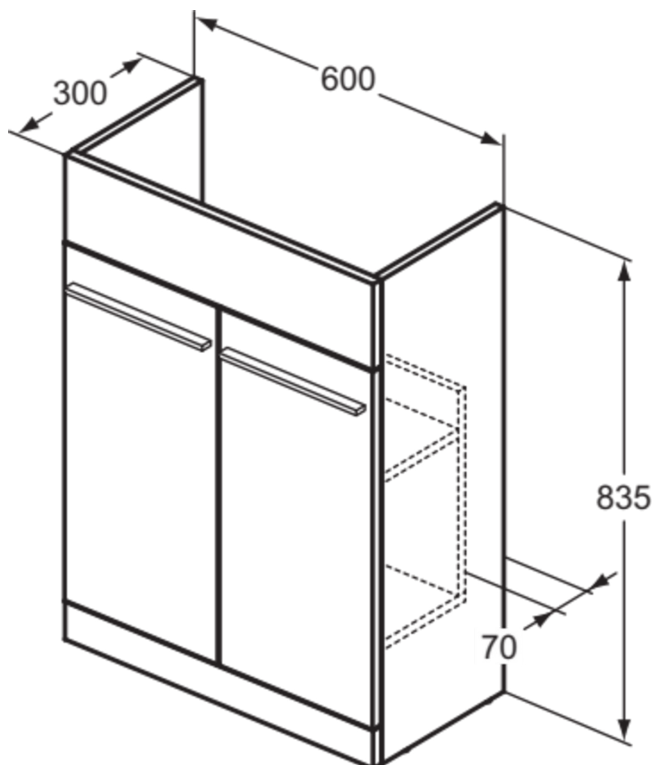

I.LIFE A

T5262NW

I.LIFE A | Basin unit 600x300x835 mm in coffee oak finish, 2 doors | Soft close, Space saving, Assembled, Sustainably sourced wood

Image & drawing

General information

Product type:	Furniture
Sub product type:	Basin unit
Brand:	Ideal Standard
Suite name:	I.LIFE A
Designer:	Palomba Serafini Associati
Colour:	NW - Coffee Oak
Surface finish effect:	matt
Height (mm):	835
Width (mm):	600
Length / Projection (mm):	300
Fixing method:	Fixing set
Net weight (kg):	15.39
EAN code:	8014140502135

Furniture units should be installed in a bathroom with adequate ventilation. Mounting kit included. Always use appropriate fixings to suit the type of wall. Separate handles required

Features

Soft close

Space saving

Assembled

Sustainably sourced wood

Downloads

[Installation Guide](#)

[Spare Parts List](#)

Product specifications

Closing mechanism:	Soft-closing
Colour code:	NW
Colour description:	coffee oak
Corner model:	No
Handle(s):	Required
Legs adjustable:	No
Material:	Wood
Material quality of structure / body:	MFC (Class E1)/MDF
Amount of doors (total):	2
Amount of doors, left-opening:	1
Amount of doors, right-opening:	1
Amount of drawers (total):	0
Amount of external drawers:	0
Amount of internal drawers:	0
Amount of open compartments:	0
Amount of rolling doors:	0