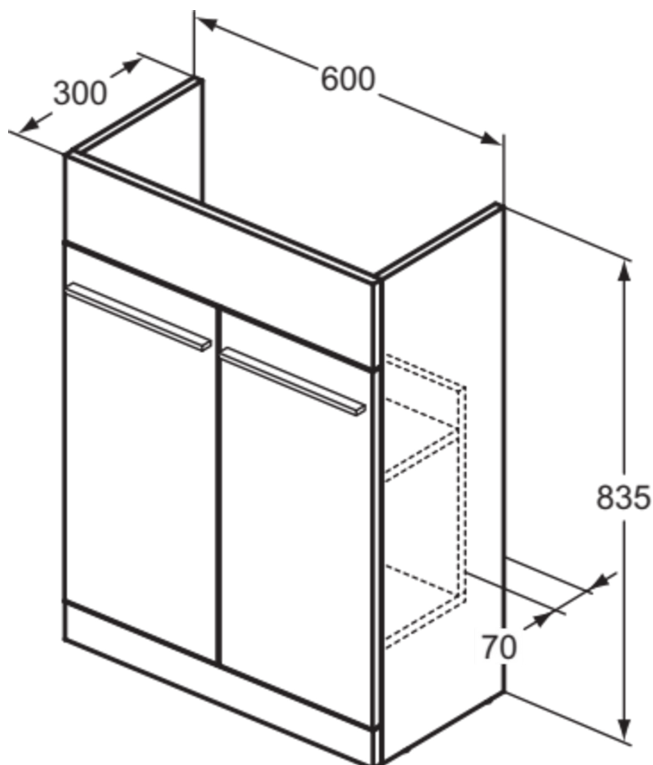

## T5262NX

I.LIFE A | Basin unit 600x300x835 mm in natural oak finish, 2 doors | Soft close, Space saving, Assembled, Sustainably sourced wood

### General information

Product type:	Furniture
Sub product type:	Basin unit
Brand:	Ideal Standard
Suite name:	I.LIFE A
Designer:	Palomba Serafini Associati
Colour:	NX - Natural Oak
Surface finish effect:	matt
Height (mm):	835
Width (mm):	600
Length / Projection (mm):	300
Fixing method:	Fixing set
Net weight (kg):	15.39
EAN code:	8014140502142