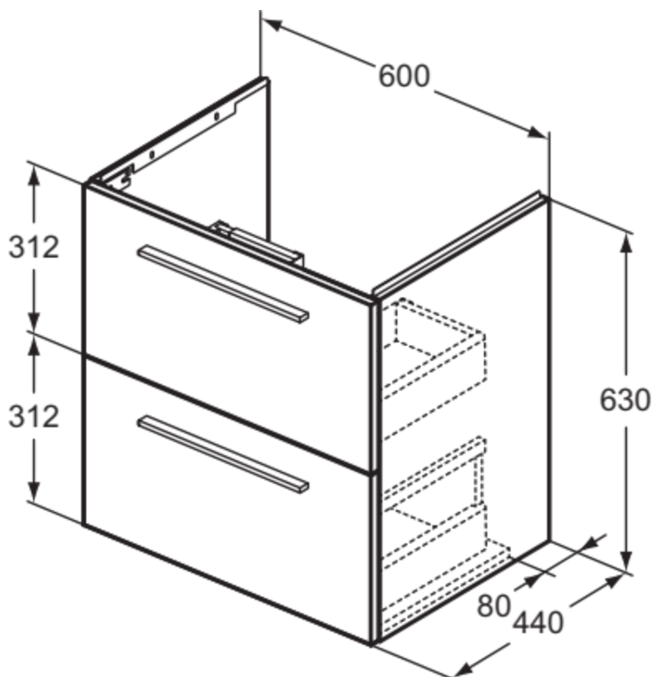

I.LIFE A

T5255NH

I.LIFE A | Basin unit 600x440x630 mm in greige matt finish, 2 drawer | Soft close, Space saving, Assembled, Sustainably sourced wood

Image & drawing

General information

Product type:	Furniture
Sub product type:	Basin unit
Brand:	Ideal Standard
Suite name:	I.LIFE A
Designer:	Palomba Serafini Associati
Colour:	NH - Greige Matt
Surface finish effect:	matt
Height (mm):	630
Width (mm):	600
Length / Projection (mm):	440
Fixing method:	Fixing set
Net weight (kg):	27.67
EAN code:	8014140493495

Features

	Soft close		Space saving
	Assembled		Sustainably sourced wood

Downloads

- [Installation Guide](#)
- [Spare Parts List](#)

Product specifications

Closing mechanism:	Soft-closing
Colour code:	NH
Colour description:	greige matt
Corner model:	No
Handle(s):	Required
Legs adjustable:	No
Material:	Wood
Material quality of structure / body:	MFC (Class E1)/MDF
Amount of doors (total):	0
Amount of doors, left-opening:	0
Amount of doors, right-opening:	0
Amount of drawers (total):	2
Amount of external drawers:	2
Amount of internal drawers:	0
Amount of open compartments:	0
Amount of rolling doors:	0
Amount of shelves:	0
Amount of sliding doors:	0
Amount of tumble doors:	0

I.LIFE A

T5255NH

I.LIFE A | Basin unit 600x440x630 mm in greige matt finish, 2 drawer | Soft close, Space saving, Assembled, Sustainably sourced wood

Product specifications

Opening mechanism:	Pull-to-open
PVD technology:	No
Reversible door:	No
Space-saving model:	No
Surface finish effect:	matt
Sustainably sourced wood:	Yes
With cutout section:	No
With interior lighting:	No
With legs:	No
With socket outlet:	No
With worktop:	No
Fixing material included:	Yes
Fixing method:	Fixing set
Mounting method:	Wall