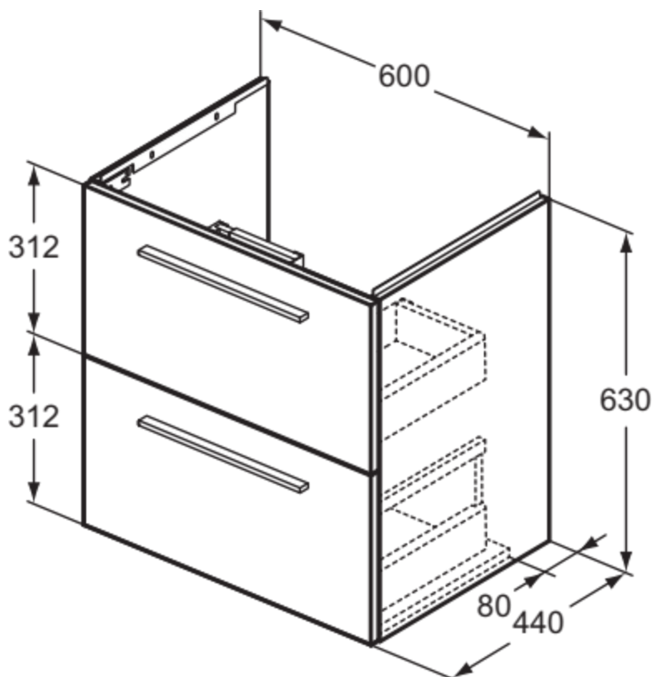

I.LIFE A

T5255NF

I.LIFE A | Basin unit 600x440x630 mm in sand beige finish, 2 drawer | Soft close, Space saving, Assembled, Sustainably sourced wood

Image & drawing

General information

Product type:	Furniture
Sub product type:	Basin unit
Brand:	Ideal Standard
Suite name:	I.LIFE A
Designer:	Palomba Serafini Associati
Colour:	NF - Sand Beige
Surface finish effect:	matt
Height (mm):	630
Width (mm):	600
Length / Projection (mm):	440
Fixing method:	Fixing set
Net weight (kg):	27.67
EAN code:	8014140493471

Features

Soft close

Space saving

Assembled

Sustainably sourced wood

Downloads

[Installation Guide](#)

[Spare Parts List](#)

Product specifications

Closing mechanism:	Soft-closing
Colour code:	NF
Colour description:	sand beige
Corner model:	No
Handle(s):	Required
Legs adjustable:	No
Material:	Wood
Material quality of structure / body:	MFC (Class E1)/MDF
Amount of doors (total):	0
Amount of doors, left-opening:	0
Amount of doors, right-opening:	0
Amount of drawers (total):	2
Amount of external drawers:	2
Amount of internal drawers:	0
Amount of open compartments:	0
Amount of rolling doors:	0
Amount of shelves:	0
Amount of sliding doors:	0
Amount of tumble doors:	0