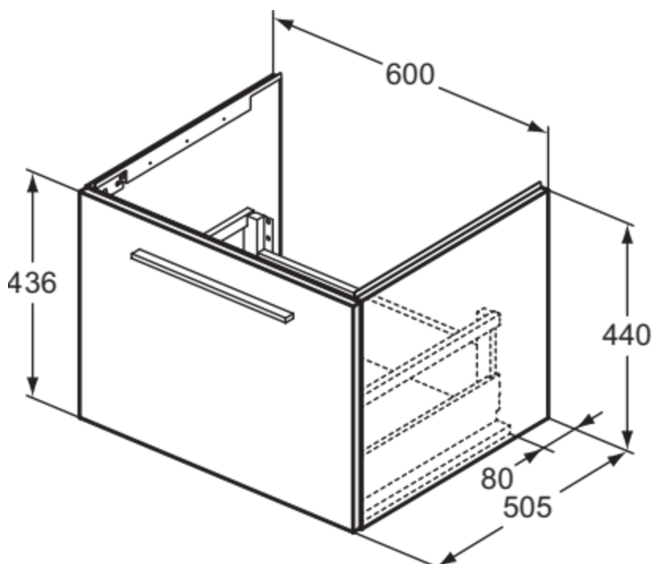

I.LIFE B

T5269DU

I.LIFE B | Basin unit 600x505x440 mm in matt white finish, 1 drawer | Soft close, Assembled, Sustainably sourced wood

Image & drawing

General information

Product type:	Furniture
Sub product type:	Basin unit
Brand:	Ideal Standard
Suite name:	I.LIFE B
Designer:	Palomba Serafini Associati
Colour:	DU - Matt White
Surface finish effect:	matt
Height (mm):	440
Width (mm):	600
Length / Projection (mm):	505
Fixing method:	Fixing set
Net weight (kg):	19.10
EAN code:	8014140502333

Closing mechanism:	Soft-closing
Colour code:	DU
Colour description:	matt white
Corner model:	No
Handle(s):	Required
Legs adjustable:	No
Material:	Wood
Material quality of structure / body:	MFC (Class E1)/MDF
Amount of doors (total):	0
Amount of doors, left-opening:	0
Amount of doors, right-opening:	0
Amount of drawers (total):	1
Amount of external drawers:	1
Amount of internal drawers:	0
Amount of open compartments:	0
Amount of rolling doors:	0
Amount of shelves:	0
Amount of sliding doors:	0
Amount of tumble doors:	0

I.LIFE B

T5269DU

I.LIFE B | Basin unit 600x505x440 mm in matt white finish, 1 drawer | Soft close, Assembled, Sustainably sourced wood

Product specifications

Opening mechanism:	Pull-to-open
PVD technology:	No
Reversible door:	No
Surface finish effect:	matt
Sustainably sourced wood:	Yes
With cutout section:	No
With interior lighting:	No
With legs:	No
With socket outlet:	No
With worktop:	No
Fixing material included:	Yes
Fixing method:	Fixing set
Mounting method:	Wall