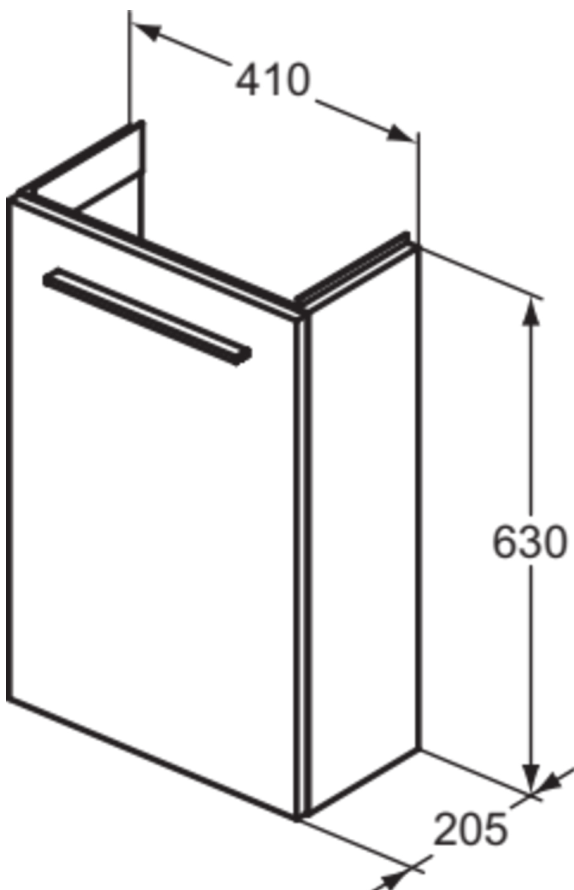

I.LIFE S

T5296DU

I.LIFE S | Basin unit 410x205x630 mm in matt white finish, 1 door | Soft close, Space saving, Assembled, Sustainably sourced wood

Image & drawing

General information

Product type:	Furniture
Sub product type:	Basin unit
Brand:	Ideal Standard
Suite name:	I.LIFE S
Designer:	Palomba Serafini Associati
Colour:	DU - Matt White
Surface finish effect:	matt
Height (mm):	630
Width (mm):	410
Length / Projection (mm):	205
Fixing method:	Fixing set
Net weight (kg):	9.60
EAN code:	8014140503088

Product specifications

Closing mechanism:	Soft-closing
Colour code:	DU
Colour description:	matt white
Corner model:	No
Handle(s):	Required
Legs adjustable:	No
Material:	Wood
Material quality of structure / body:	MFC (Class E1)/MDF
Amount of doors (total):	1
Amount of doors, left-opening:	0
Amount of doors, right-opening:	1
Amount of drawers (total):	0
Amount of external drawers:	0
Amount of internal drawers:	0
Amount of open compartments:	0
Amount of rolling doors:	0
Amount of shelves:	1
Amount of sliding doors:	0
Amount of tumble doors:	0

I.LIFE S

T5296DU

I.LIFE S | Basin unit 410x205x630 mm in matt white finish, 1 door | Soft close, Space saving, Assembled, Sustainably sourced wood

Product specifications

Opening mechanism:	Pull-to-open
PVD technology:	No
Reversible door:	No
Space-saving model:	Yes
Surface finish effect:	matt
Sustainably sourced wood:	Yes
With cutout section:	No
With interior lighting:	No
With legs:	No
With socket outlet:	No
With worktop:	No
Fixing material included:	Yes
Fixing method:	Fixing set
Mounting method:	Wall