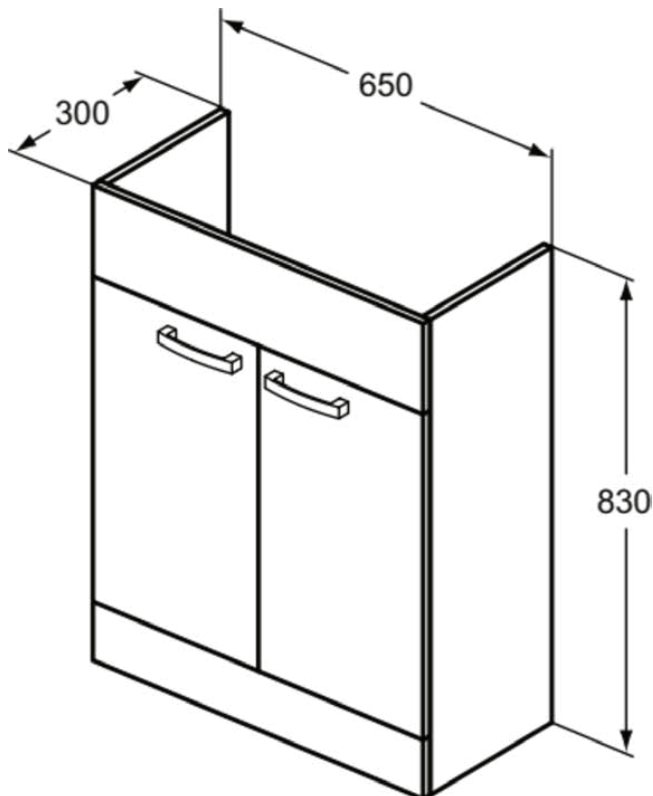

### General information

Sub product type	Basin unit
Brand	Ideal Standard
Suite name	ULYSSE-GEMMA2-TEMPO-EUROVIT
Colour code	WG
Colour description	Gloss White
Surface finish effect	glossy
Height (mm)	830
Width (mm)	650
Length / Projection (mm)	300
Fixing method	Fixing set
EAN code	5017830475774
Net weight (kg)	15.20