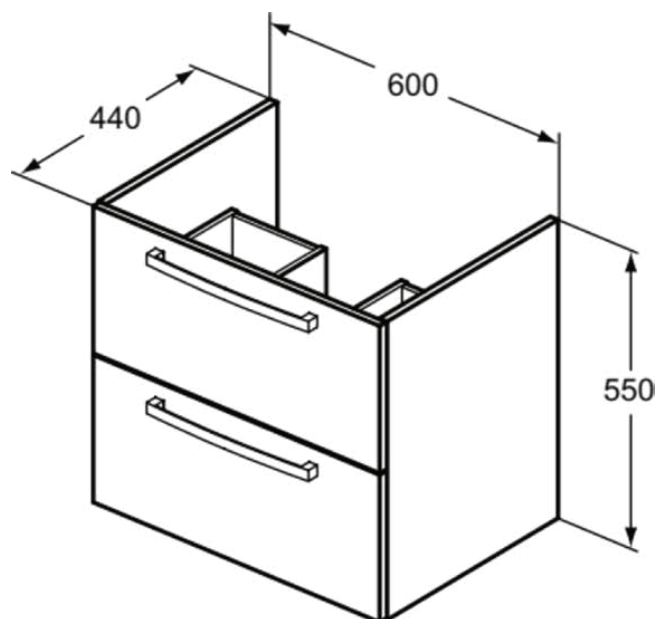

## E3240WG

ULYSSE-GEMMA2-TEMPO-EUROVIT | Basin unit 600x440x550 mm in gloss white finish, 2 drawer | Soft close, Space saving, Assembled, Sustainably sourced wood

### General information

Product type:	Furniture
Sub product type:	Basin unit
Brand:	Ideal Standard
Suite name:	ULYSSE-GEMMA2-TEMPO-EUROVIT
Designer:	Ideal Standard
Colour:	WG - Gloss White
Surface finish effect:	glossy
Height (mm):	550
Width (mm):	600
Length / Projection (mm):	440
Fixing method:	Fixing set
Net weight (kg):	19.95
EAN code:	5017830475651