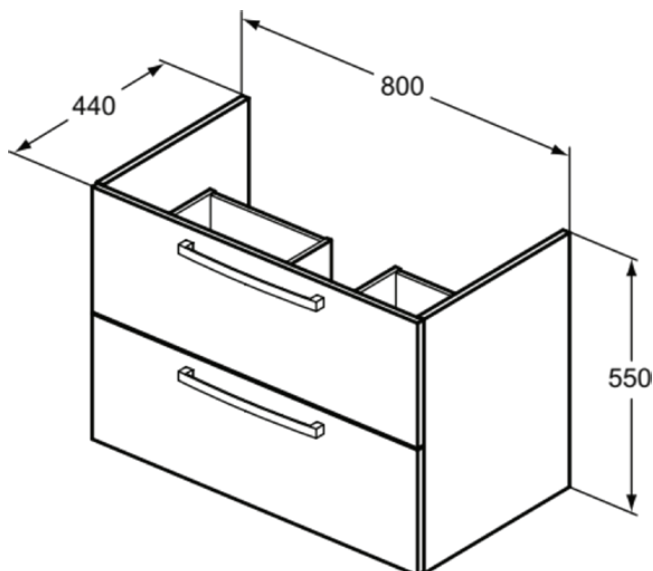

## E3242WG

ULYSSE-GEMMA2-TEMPO-EUROVIT | Basin unit 800x440x550 mm in gloss white finish, 2 drawer | Soft close, Assembled, Sustainably sourced wood

### General information

Product type:	Furniture
Sub product type:	Basin unit
Brand:	Ideal Standard
Suite name:	ULYSSE-GEMMA2-TEMPO-EUROVIT
Designer:	Ideal Standard
Colour:	WG - Gloss White
Surface finish effect:	glossy
Height (mm):	550
Width (mm):	800
Length / Projection (mm):	440
Fixing method:	Fixing set
Net weight (kg):	23.30
EAN code:	5017830475712