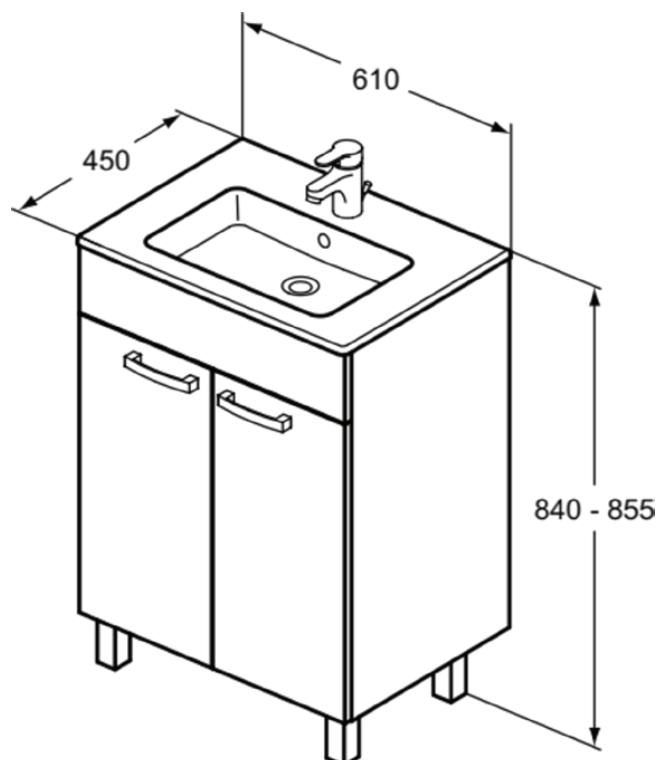

### General information

Product type:	Furniture bundles
Sub product type:	Furniture bundle
Brand:	Ideal Standard
Suite name:	ULYSSE-GEMMA2-TEMPO-EUROVIT
Designer:	Ideal Standard
Colour:	WG - Gloss White
Surface finish effect:	glossy
Height (mm):	840 - 855
Width (mm):	610
Length / Projection (mm):	450
Fixing method:	Fixing set
Net weight (kg):	38.50
EAN code:	5017830481355