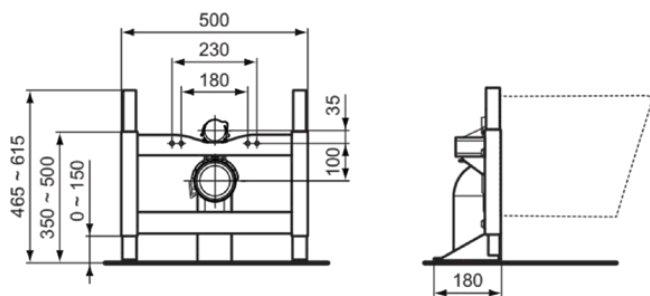

PROSYS

R010167

PROSYS | WC frame 500x180x465 mm in neutral finish

Image & drawing

General information

Product type:	Pre-wall installations
Sub product type:	WC frame
Brand:	Ideal Standard
Suite name:	PROSYS
Colour:	67 - Neutral
Surface finish effect:	matt
Height (mm):	465 - 615
Width (mm):	500
Length / Projection (mm):	180
Fixing method:	Fixing bolts
Net weight (kg):	6.25
EAN code:	3391500579606

Free standing half frame without cistern. Suitable for changing a BTW bowl to a Wall hung bowl where a separate concealed cistern exists or is preferred to a full frame*. This free standing frame is suitable for installation with a solid floor only.

Downloads

- [Installation Guide](#)

Product specifications

Adjustable leg brakes:	No
Adjustable toilet height:	No
Colour code:	67
Colour description:	neutral
Easy Fix technology:	No
Inboard stop valve:	No
Legs adjustable:	Yes
Frame material:	Steel
Material of waste set:	Plastic
PVD technology:	No
Silent filling process:	No
Smart Flush compatible:	No
Smart Valve technology:	No
Surface finish effect:	matt
Tool-free service:	No
Vertical load capacity (kg):	400
With angle valve:	No
With anti-condensation insulation set:	No
With bracket for high wall mounting:	Yes
With power supply unit:	No
With waste bend:	Yes
Detached:	No
Fixing material included:	Yes

PROSYS

R010167

PROSYS | WC frame 500x180x465 mm in neutral finish

Fixing method:

Fixing bolts

Mounting method:

Floor

Your local contact: