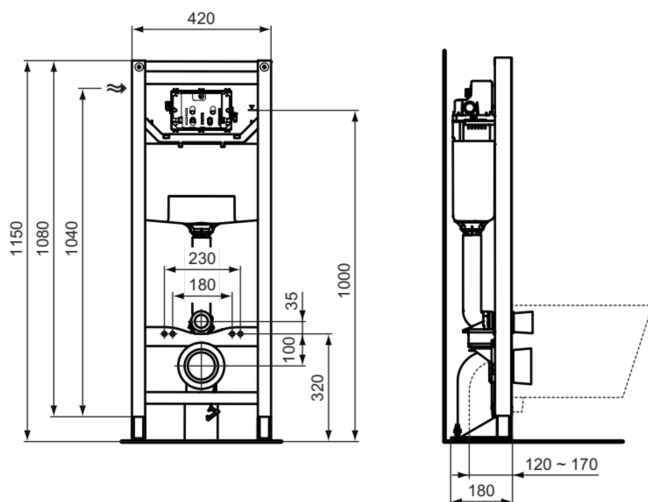

## R031467

PROSYS | WC frame 420x180x1150 mm in neutral finish

### General information

Product type:	Pre-wall installations
Sub product type:	WC frame
Brand:	Ideal Standard
Suite name:	PROSYS
Colour:	67 - Neutral
Surface finish effect:	matt
Height (mm):	1150
Width (mm):	420
Length / Projection (mm):	180
Fixing method:	Fixing bolts
Net weight (kg):	15.65
EAN code:	5017830550006

Free standing frame, suitable for use with selected Ideal Standard & Armitage Shanks wall hung WC bowls at 6/4 litre or 4.5/3 litre dual flush. For use with Oleas and Septa Pro mechanical flushplates or Altes/Symfo or Septa Pro electronic flushplates with the appropriate conversion kit.