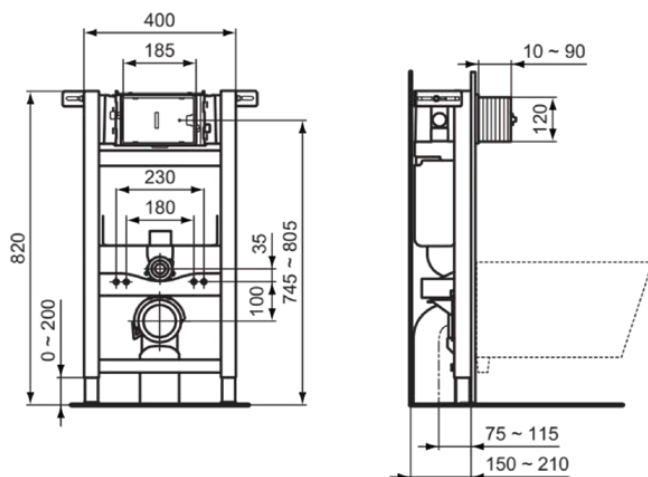

PROSYS

R014067

PROSYS | WC frame 400x150x820 mm in neutral finish

Image & drawing

General information

Product type:	Pre-wall installations
Sub product type:	WC frame
Brand:	Ideal Standard
Suite name:	PROSYS
Colour:	67 - Neutral
Surface finish effect:	matt
Height (mm):	820
Width (mm):	400
Length / Projection (mm):	150 - 210
Fixing method:	Fixing bolts
Net weight (kg):	9.41
EAN code:	3391500580725

Suitable for use with selected Ideal Standard & Armitage Shanks wall hung WC bowls at 6/4 litre or 4.5/3 litre dual flush. For use with Oleas and Septa Pro mechanical flushplates. Not suitable for electronic actuation flushplates. Front or top actuation. Where top actuation is required use the R017667 front to top conversion kit.

Downloads

- [• Installation Guide](#)
- [• Spare Parts List](#)

Product standard & certifications

Additional standards:	EN 14055
DoP classification:	CL2-NL/NPD

Product specifications

Adjustable flush volume:	Yes
Adjustable leg brakes:	Yes
Adjustable toilet height:	No
Colour code:	67
Colour description:	neutral
Easy Fix technology:	No
Flushing options:	2 volumes
Inboard stop valve:	Yes
Legs adjustable:	Yes
Location of flush plate:	Front / Top
Material of concealed cistern:	Plastic
Frame material:	Steel
Material of waste set:	Plastic
Amount of water connection positions:	3
PVD technology:	No
Pre-set flush volume (l):	6
Silent filling process:	Yes
Smart Flush compatible:	Yes
Smart Valve technology:	No

PROSYS

R014067

PROSYS | WC frame 400x150x820 mm in neutral finish

Product specifications

Surface finish effect:	matt
Tool-free service:	Yes
Type of actuation:	Mechanic
Vertical load capacity (kg):	400
Water saving:	No
With angle valve:	Yes
With anti-condensation insulation set:	Yes
With bracket for high wall mounting:	Yes
With power supply unit:	No
With waste bend:	Yes
Detached:	No
Fixing material included:	Yes
Fixing method:	Fixing bolts
Mounting method:	Floor / Wall