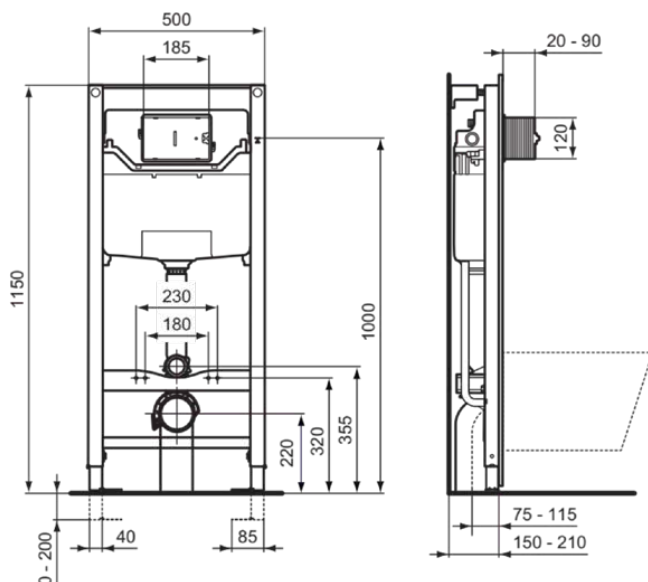

PROSYS

R031367

PROSYS | WC frame 500x150x1150 mm in neutral finish

Image & drawing

General information

Product type:	Pre-wall installations
Sub product type:	WC frame
Brand:	Ideal Standard
Suite name:	PROSYS
Designer:	NA
Colour:	67 - Neutral
Surface finish effect:	matt
Height (mm):	1150 - 1150
Width (mm):	500
Length / Projection (mm):	150 - 210
Fixing method:	Fixing bolts
Net weight (kg):	12.20
EAN code:	5017830549994

Suitable for use with selected Ideal Standard & Armitage Shanks wall hung WC bowls at 6/4 litre or 4.5/3 litre dual flush. For use with Oleas, solea and Septa Pro pneumatic flushplates or Altes/Symfo or Septa Pro electronic plates with the appropriate conversion kit. Please refer to the flushplate instructions to clarify wall thickness before fitting the frame.

Downloads

- [Installation Guide](#)
- [Spare Parts List](#)

Product standard & certifications

Additional standards:	EN 14055
DoP classification:	CL2-NL/NPD

Product specifications

Adjustable flush volume:	Yes
Adjustable leg brakes:	Yes
Adjustable toilet height:	No
Colour code:	67
Colour description:	neutral
Flushing options:	2 volumes
Inboard stop valve:	Yes
Legs adjustable:	Yes
Location of flush plate:	Front
Material of concealed cistern:	Plastic
Frame material:	Steel
Amount of water connection positions:	2
PVD technology:	No
Pre-set flush volume (l):	6
Silent filling process:	No
Smart Flush compatible:	No
Smart Valve technology:	No
Surface finish effect:	matt

PROSYS

R031367

PROSYS | WC frame 500x150x1150 mm in neutral finish

Product specifications

Tool-free service:	Yes
Water saving:	Yes
With angle valve:	Yes
With anti-condensation insulation set:	Yes
With power supply unit:	No
With waste bend:	Yes
Detached:	No
Fixing material included:	Yes
Fixing method:	Fixing bolts
Mounting method:	Floor / Wall