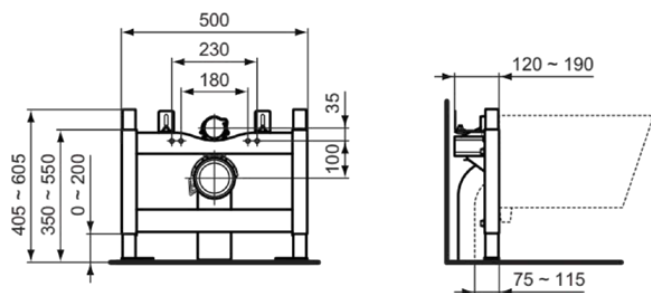

PROSYS

R010067

PROSYS | WC frame 500x120x404 mm in neutral finish

Image & drawing

General information

Product type:	Pre-wall installations
Sub product type:	WC frame
Brand:	Ideal Standard
Suite name:	PROSYS
Colour:	67 - Neutral
Surface finish effect:	matt
Height (mm):	404 - 605
Width (mm):	500
Length / Projection (mm):	120 - 190
Fixing method:	Fixing bolts
Net weight (kg):	1.54
EAN code:	3391500579590

Half frame without cistern. Suitable for changing a BTW bowl to a Wall hung bowl where a separate concealed cistern exists or is preferred to a full frame.

Downloads

- [Installation Guide](#)

Product specifications

Adjustable leg brakes:	No
Adjustable toilet height:	No
Colour code:	67
Colour description:	neutral
Easy Fix technology:	No
Inboard stop valve:	No
Legs adjustable:	Yes
Frame material:	Steel
Material of waste set:	Plastic
PVD technology:	No
Silent filling process:	No
Smart Flush compatible:	No
Smart Valve technology:	No
Surface finish effect:	matt
Tool-free service:	No
Vertical load capacity (kg):	400
With angle valve:	No
With anti-condensation insulation set:	No
With bracket for high wall mounting:	Yes
With power supply unit:	No
With waste bend:	Yes
Detached:	No
Fixing material included:	Yes
Fixing method:	Fixing bolts
Mounting method:	Floor / Wall