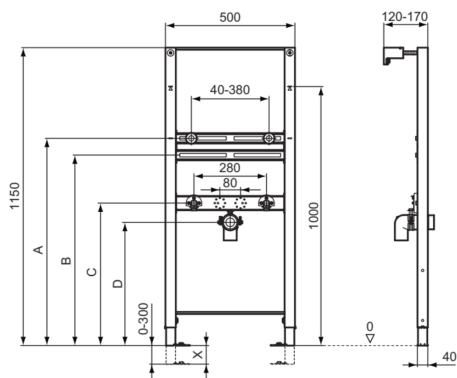

PROSYS

R010267

PROSYS | Basin frame 500x120x1150 mm in neutral finish

Image & drawing

General information

Product type:	Pre-wall installations
Sub product type:	Basin frame
Brand:	Ideal Standard
Suite name:	PROSYS
Colour:	67 - Neutral
Surface finish effect:	matt
Height (mm):	1150
Width (mm):	500
Length / Projection (mm):	120 - 170
Fixing method:	Fixing bolts
Net weight (kg):	4,00
EAN code:	3391500579613

For use with selected wall hung washbasins with tap deck.

Downloads

- [Declaration of Conformity](#)
- [Installation Guide](#)

Product specifications

Adjustable leg brakes:	No
Colour code:	67
Colour description:	neutral
Easy Fix technology:	Yes
Legs adjustable:	Yes
Frame material:	Steel
Material of waste set:	Plastic
Amount of water connection positions:	2
PVD technology:	No
Smart Valve technology:	No
Surface finish effect:	matt
Vertical load capacity (kg):	150
Water saving:	No
With bracket for high wall mounting:	Yes
With waste bend:	Yes
Detached:	No
Fixing material included:	Yes
Fixing method:	Fixing bolts
Mounting method:	Floor / Wall