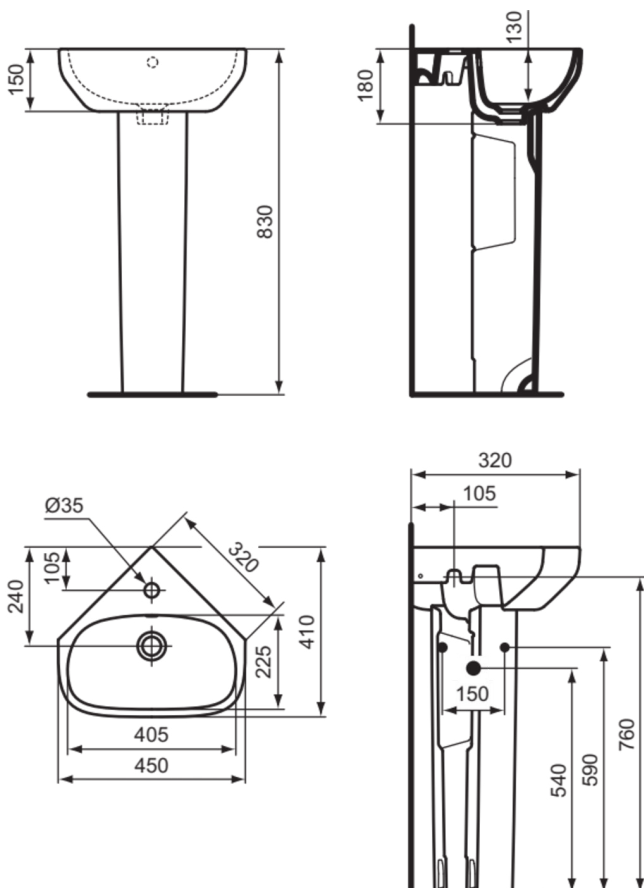

I.LIFE A

T471101

I.LIFE A | Basin 450x410x180 mm in white glossy finish, 1 tap hole, with overflow | Space saving basin

Image & drawing

General information

Product type:	Washbasins
Sub product type:	Basin
Brand:	Ideal Standard
Suite name:	I.LIFE A
Designer:	Palomba Serafini Associati
Colour:	01 - White Glossy
Surface finish effect:	glossy
Height (mm):	180
Width (mm):	450
Length / Projection (mm):	410
Net weight (kg):	8.30
EAN code:	8014140486886

Features

Space saving basin

Product standard & certifications

Additional standards:	EN 14688
DoP classification:	CL25

Product specifications

Colour code:	01
Colour description:	white glossy
Grinded bottom side:	No
Disabled model:	No
Includes a chain eye:	No
Material:	Ceramic
Material quality:	Vitreous china
Amount of tap holes for each washbasin:	1
Amount of washbasins:	1
Overflow visible:	Yes
PVD technology:	No
Support plateau:	None
Surface finish effect:	glossy
Tap hole position:	Centre
Type of overflow:	Round
With back wall:	No
With drain plug:	No
With overflow:	Yes
With siphon:	No
Mounting method:	Wall