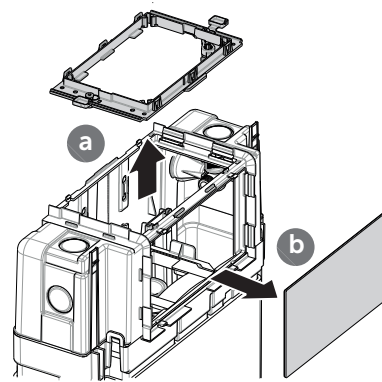

(dimensions in millimeters)

5 TOP

5 FRONT

i

i

18

Pressure < 1 bar

Ideal Standard International NV
 Corporate Village – Gent Building
 Da Vincilaan 2
 B1935 – Zaventem
 Belgium