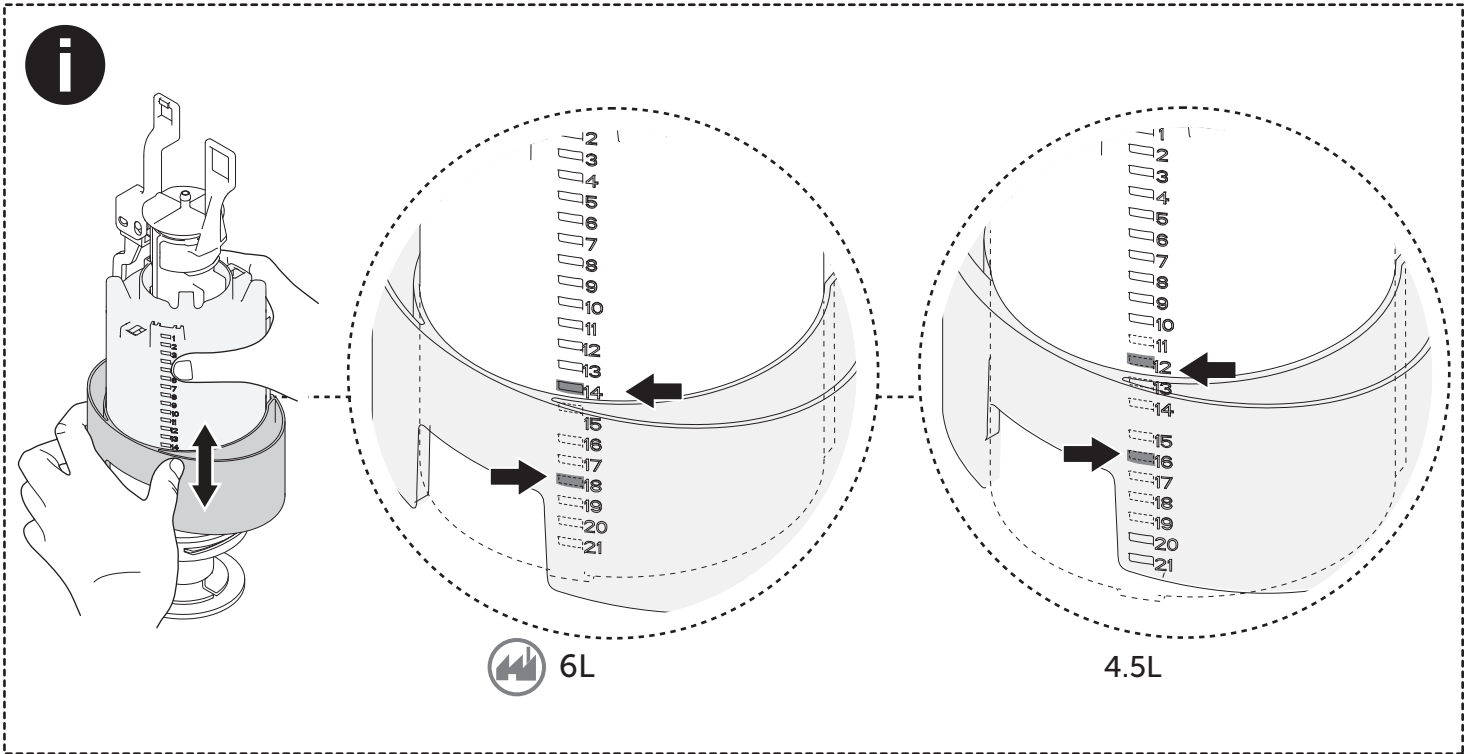

(dimensions in millimeters)

5 TOP

5 FRONT

i

i

18

Pressure < 1 bar

Ideal Standard International NV
 Corporate Village – Gent Building
 Da Vincilaan 2
 B1935 – Zaventem
 Belgium