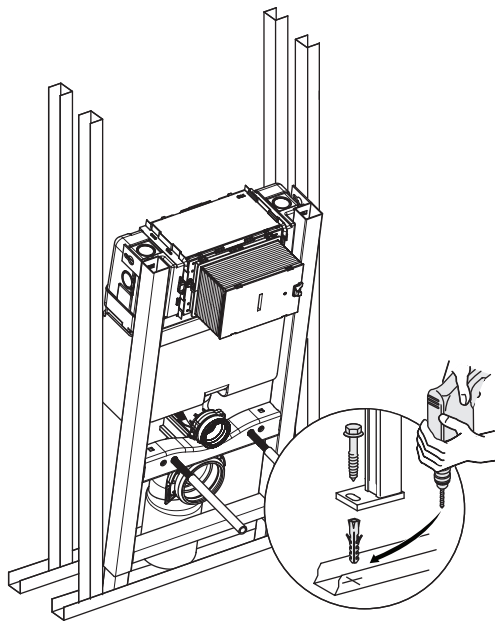

(dimensions in millimeters)

5 TOP

5 FRONT

i

i

18

Pressure < 1 bar

Ideal Standard International NV
 Corporate Village – Gent Building
 Da Vincilaan 2
 B1935 – Zaventem
 Belgium