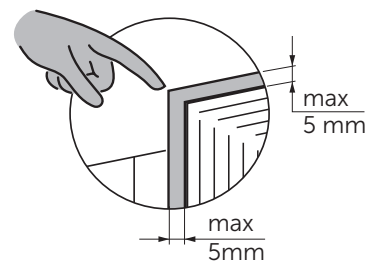

(dimensions in millimeters)

5 TOP

5 FRONT

i

i

18

Pressure < 1 bar

Ideal Standard International NV
 Corporate Village – Gent Building
 Da Vincilaan 2
 B1935 – Zaventem
 Belgium