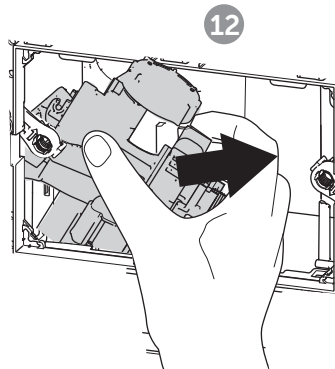

(dimensions in millimeters)

5 TOP

5 FRONT

i

i

18

Pressure < 1 bar

Ideal Standard International NV
 Corporate Village – Gent Building
 Da Vincilaan 2
 B1935 – Zaventem
 Belgium