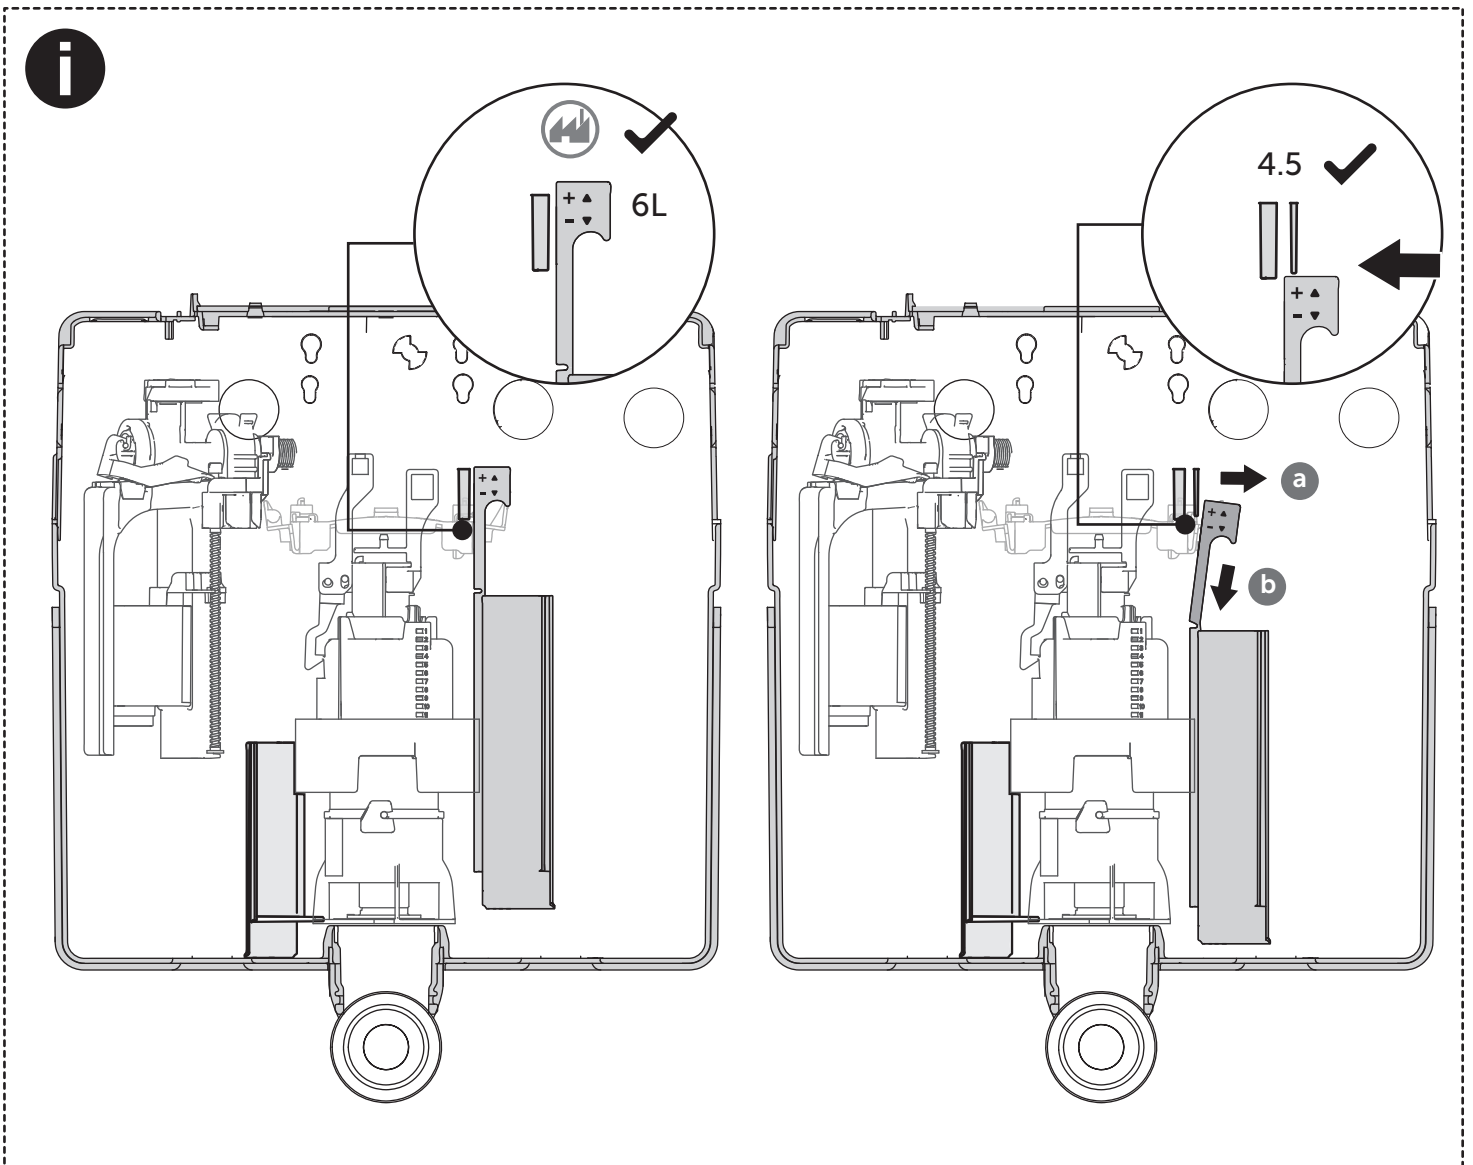

(dimensions in millimeters)

5 TOP

5 FRONT

i

i

18

Pressure < 1 bar

Ideal Standard International NV
 Corporate Village – Gent Building
 Da Vincilaan 2
 B1935 – Zaventem
 Belgium