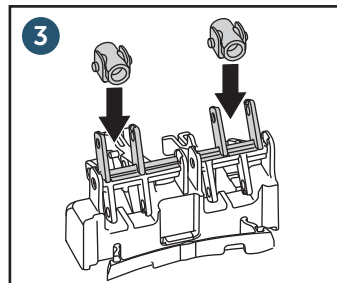

(dimensions in millimeters)

5 TOP

5 FRONT

i

i

18

Pressure < 1 bar

Ideal Standard International NV
 Corporate Village – Gent Building
 Da Vincilaan 2
 B1935 – Zaventem
 Belgium