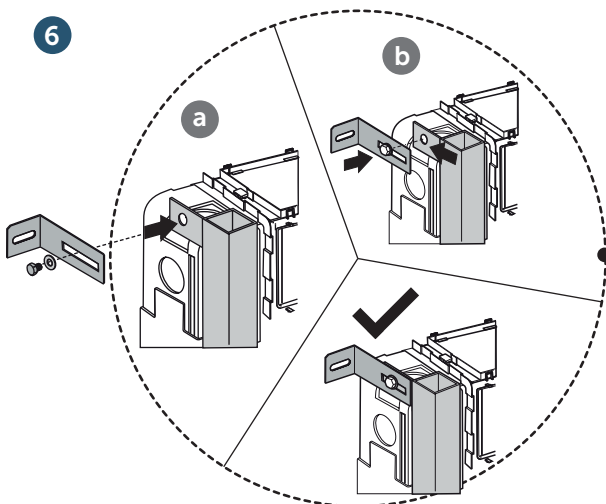

(dimensions in millimeters)

5 TOP

5 FRONT

i

i

18

Pressure < 1 bar

Ideal Standard International NV
 Corporate Village – Gent Building
 Da Vincilaan 2
 B1935 – Zaventem
 Belgium