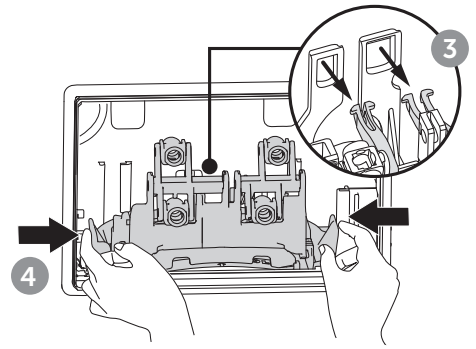

(dimensions in millimeters)

5 TOP

5 FRONT

i

i

18

Pressure < 1 bar

Ideal Standard International NV
 Corporate Village – Gent Building
 Da Vincilaan 2
 B1935 – Zaventem
 Belgium