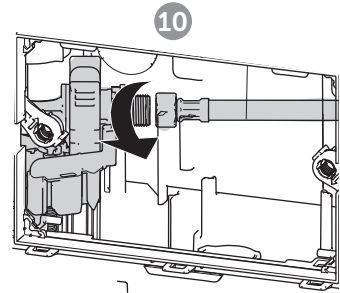

(dimensions in millimeters)

5 TOP

5 FRONT

i

i

18

Pressure < 1 bar

Ideal Standard International NV
 Corporate Village – Gent Building
 Da Vincilaan 2
 B1935 – Zaventem
 Belgium