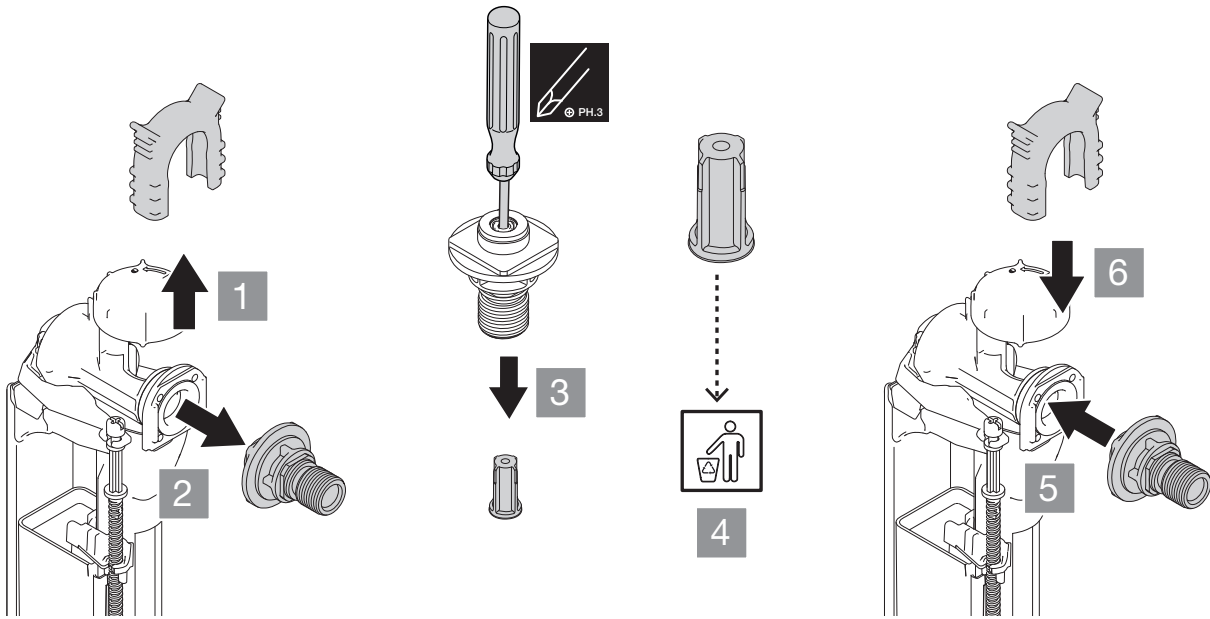

(dimensions in millimeters)

5 TOP

5 FRONT

i

i

18

Pressure < 1 bar

Ideal Standard International NV
 Corporate Village – Gent Building
 Da Vincilaan 2
 B1935 – Zaventem
 Belgium