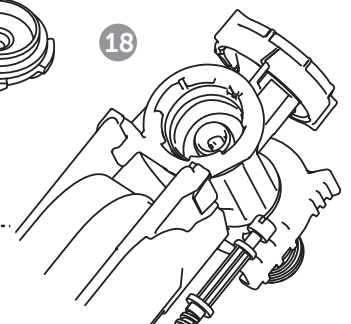

(dimensions in millimeters)

5 TOP

5 FRONT

i

i

18

Pressure < 1 bar

Ideal Standard International NV
 Corporate Village – Gent Building
 Da Vincilaan 2
 B1935 – Zaventem
 Belgium