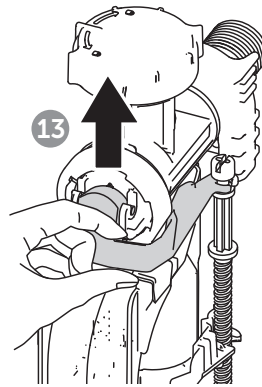

(dimensions in millimeters)

5 TOP

5 FRONT

i

i

18

Pressure < 1 bar

Ideal Standard International NV
 Corporate Village – Gent Building
 Da Vincilaan 2
 B1935 – Zaventem
 Belgium