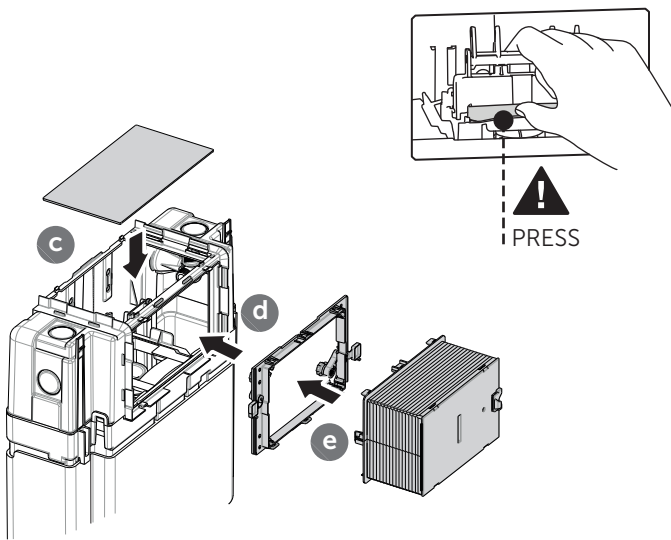

(dimensions in millimeters)

5 TOP

5 FRONT

i

i

18

Pressure < 1 bar

Ideal Standard International NV
 Corporate Village – Gent Building
 Da Vincilaan 2
 B1935 – Zaventem
 Belgium