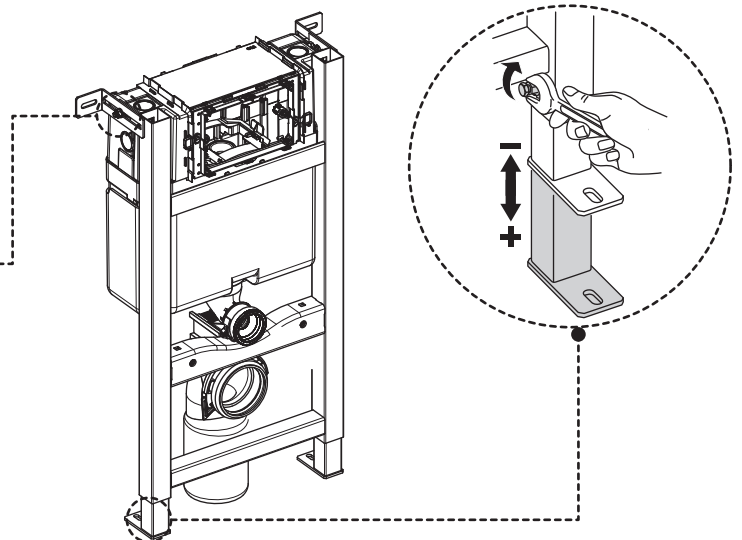

(dimensions in millimeters)

5 TOP

5 FRONT

i

i

18

Pressure < 1 bar

Ideal Standard International NV
 Corporate Village – Gent Building
 Da Vincilaan 2
 B1935 – Zaventem
 Belgium