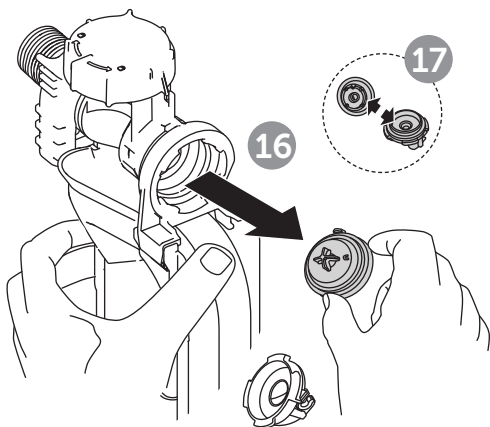

(dimensions in millimeters)

5 TOP

5 FRONT

i

i

18

Pressure < 1 bar

Ideal Standard International NV
 Corporate Village – Gent Building
 Da Vincilaan 2
 B1935 – Zaventem
 Belgium