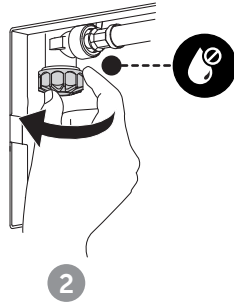

(dimensions in millimeters)

5 TOP

5 FRONT

i

i

18

Pressure < 1 bar

Ideal Standard International NV
 Corporate Village – Gent Building
 Da Vincilaan 2
 B1935 – Zaventem
 Belgium