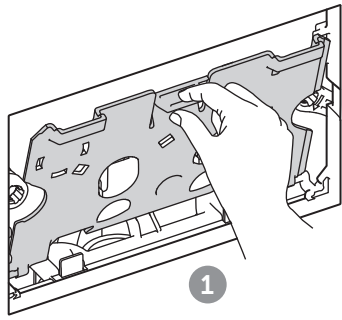

(dimensions in millimeters)

5 TOP

5 FRONT

i

i

18

Pressure < 1 bar

Ideal Standard International NV
 Corporate Village – Gent Building
 Da Vincilaan 2
 B1935 – Zaventem
 Belgium