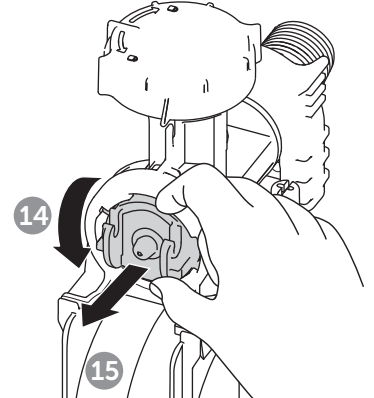

(dimensions in millimeters)

5 TOP

5 FRONT

i

i

18

Pressure < 1 bar

Ideal Standard International NV
 Corporate Village – Gent Building
 Da Vincilaan 2
 B1935 – Zaventem
 Belgium