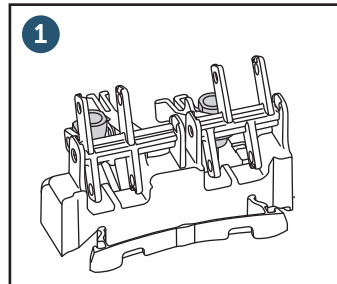

(dimensions in millimeters)

5 TOP

5 FRONT

i

i

18

Pressure < 1 bar

Ideal Standard International NV
 Corporate Village – Gent Building
 Da Vincilaan 2
 B1935 – Zaventem
 Belgium