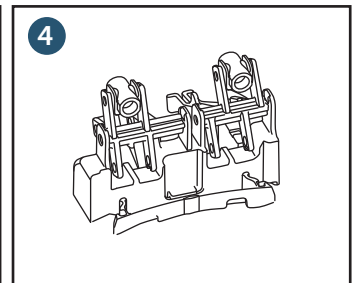

(dimensions in millimeters)

5 TOP

5 FRONT

i

i

18

Pressure < 1 bar

Ideal Standard International NV
 Corporate Village – Gent Building
 Da Vincilaan 2
 B1935 – Zaventem
 Belgium