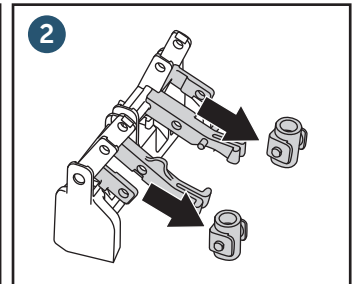

(dimensions in millimeters)

5 TOP

5 FRONT

i

i

18

Pressure < 1 bar

Ideal Standard International NV
 Corporate Village – Gent Building
 Da Vincilaan 2
 B1935 – Zaventem
 Belgium