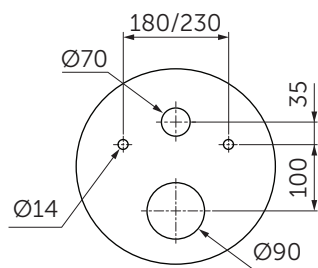

(dimensions in millimeters)

5 TOP

5 FRONT

i

i

18

Pressure < 1 bar

Ideal Standard International NV
 Corporate Village – Gent Building
 Da Vincilaan 2
 B1935 – Zaventem
 Belgium