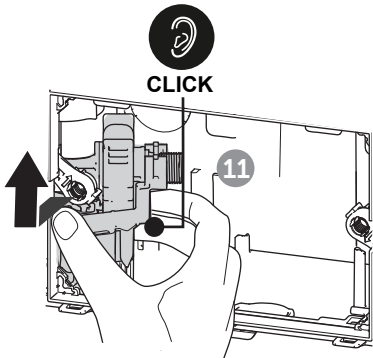

(dimensions in millimeters)

5 TOP

5 FRONT

i

i

18

Pressure < 1 bar

Ideal Standard International NV
 Corporate Village – Gent Building
 Da Vincilaan 2
 B1935 – Zaventem
 Belgium