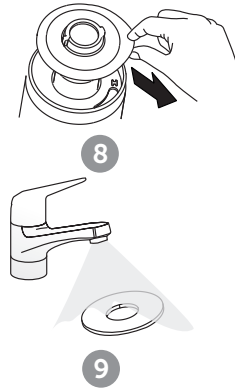

(dimensions in millimeters)

5 TOP

5 FRONT

i

i

18

Pressure < 1 bar

Ideal Standard International NV
 Corporate Village – Gent Building
 Da Vincilaan 2
 B1935 – Zaventem
 Belgium