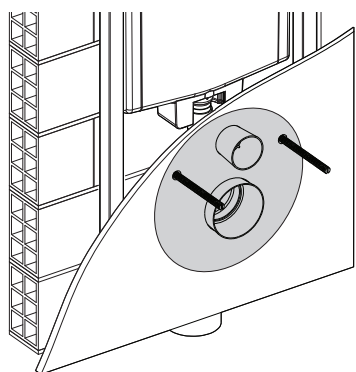

(dimensions in millimeters)

5 TOP

5 FRONT

i

i

18

Pressure < 1 bar

Ideal Standard International NV
 Corporate Village – Gent Building
 Da Vincilaan 2
 B1935 – Zaventem
 Belgium