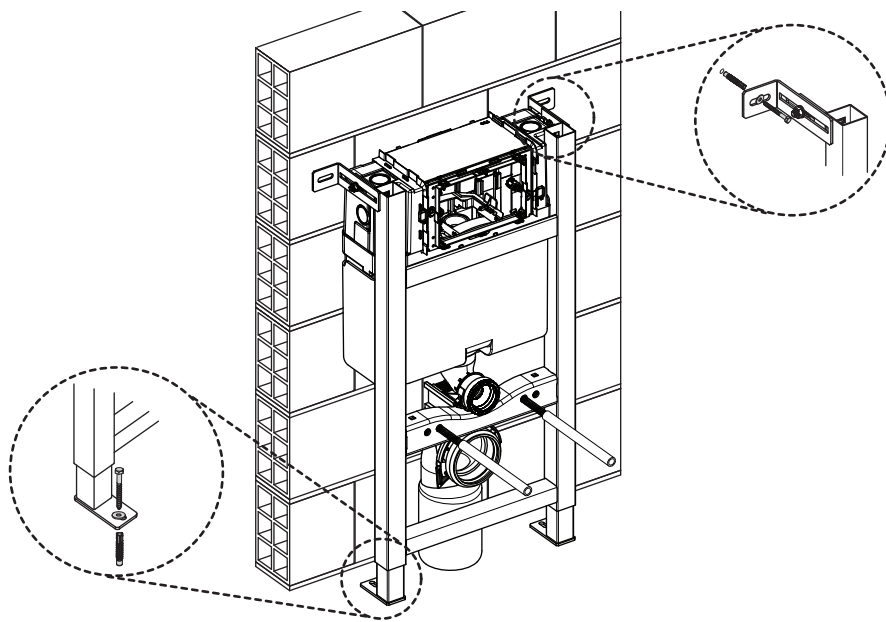

(dimensions in millimeters)

5 TOP

5 FRONT

i

i

18

Pressure < 1 bar

Ideal Standard International NV
 Corporate Village – Gent Building
 Da Vincilaan 2
 B1935 – Zaventem
 Belgium