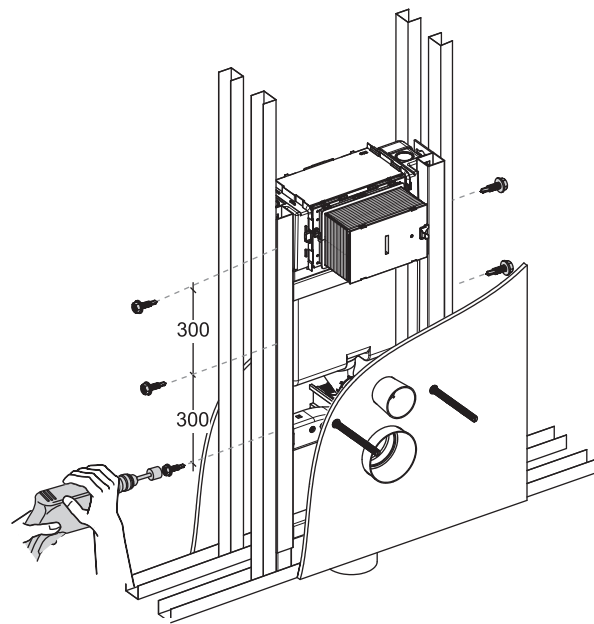

(dimensions in millimeters)

5 TOP

5 FRONT

i

i

18

Pressure < 1 bar

Ideal Standard International NV
 Corporate Village – Gent Building
 Da Vincilaan 2
 B1935 – Zaventem
 Belgium