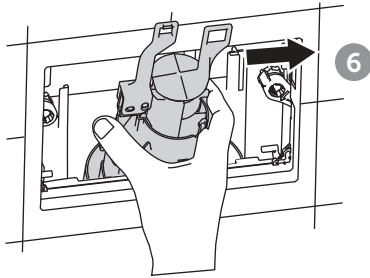

(dimensions in millimeters)

5 TOP

5 FRONT

i

i

18

Pressure < 1 bar

Ideal Standard International NV
 Corporate Village – Gent Building
 Da Vincilaan 2
 B1935 – Zaventem
 Belgium