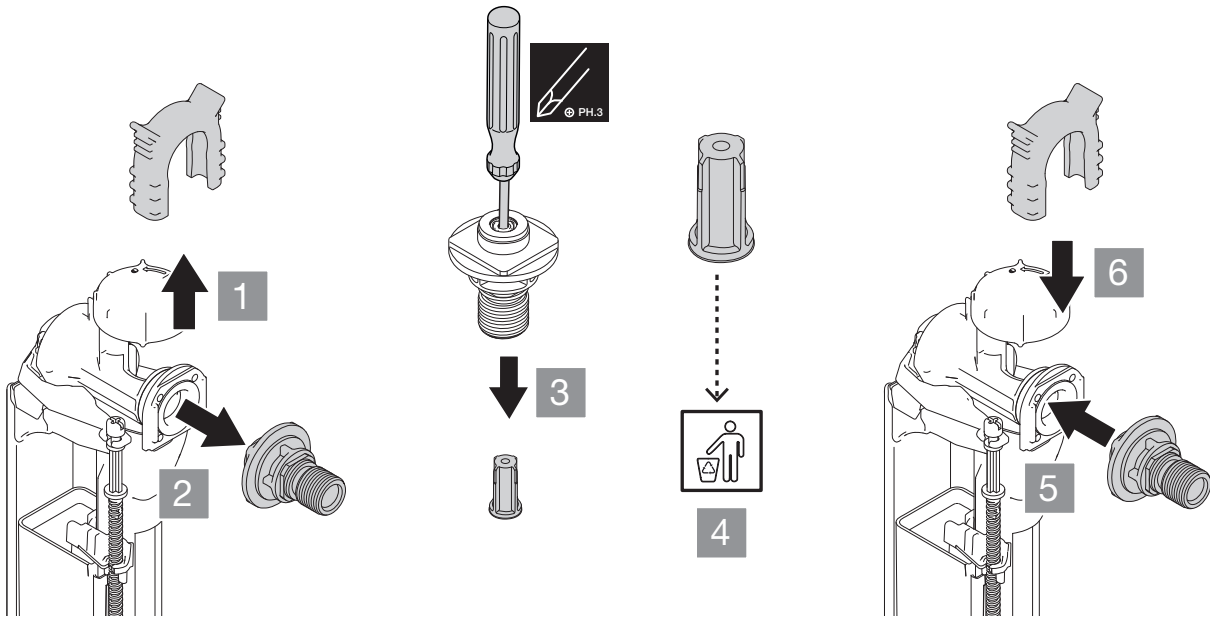

11

12

13

14

15

16

Pressure < 1 bar

Ideal Standard International NV
 Corporate Village – Gent Building
 Da Vincilaan 2
 B1935 – Zaventem
 Belgium